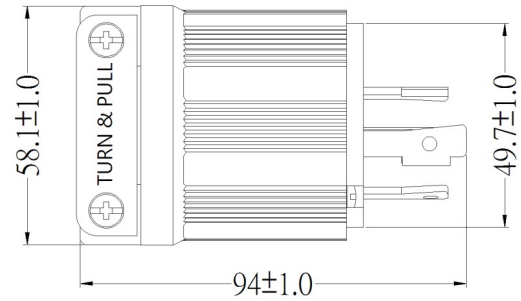

### Technical Datasheet

Product Specifications	
Product Item	Twist-Lock Plug
Wiring Scheme	3 Pole, 4 Wire Grounding
Amperage	30A
Voltage	125/250V AC
NEMA Configuration	L14-30P
Color	Black
Blade Holder Material	Gray Polycarbonate
Terminal Retainer Material	Clear Polycarbonate
Housing Material	Black Nylon
Cord Clamp Material	Black Nylon
Blade Material	Brass
Terminal Screw Material	#10-32 solid brass
Ground Screw Material	#10-32 solid brass (Green)
Listings	UL/cUL E237606