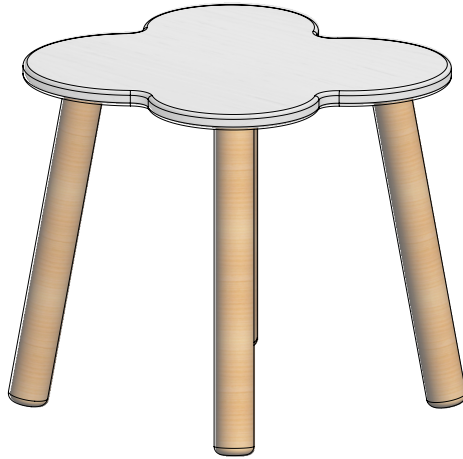

Stool "Cloud"

ASSEMBLY DETAILS

<p>1 - Seat</p>  <p>1 pc.</p>	<p>2 - Legs</p>  <p>4 pcs.</p>
---	--

Pic. 1

Screw the legs (2) into the seat (1) from beneath clockwise. See Pic. 1.

To be used for its intended purpose only and under the direct supervision of an adult!
All the responsibility for children's injuries received during games on the furniture lies on adults watching after them.