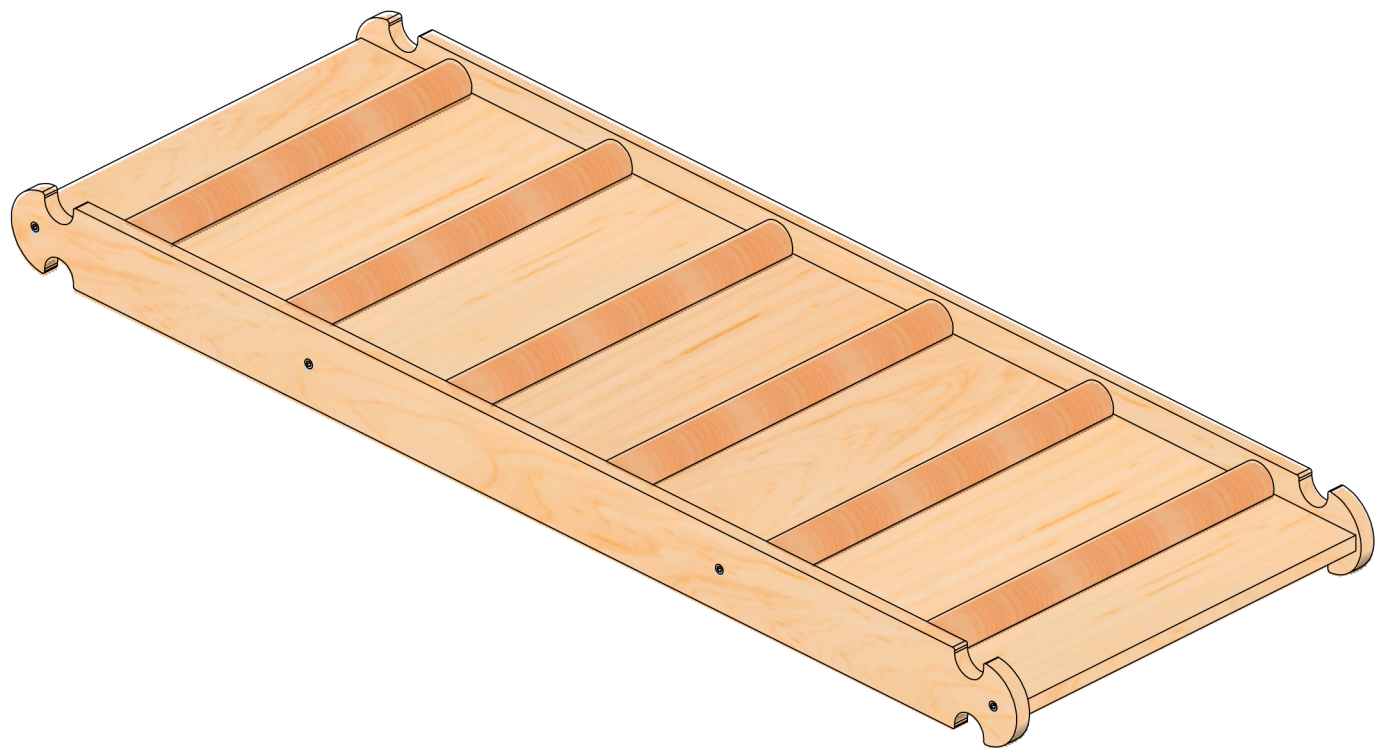

# Small Ladder Ramp

## ASSEMBLY DETAILS

<p>1 - Ramp</p>  <p>1 pc.</p>	<p>2 - Sidewall</p>  <p>2 pcs.</p>	<p>3 - Confirmat screw 5x40</p>  <p>8 pcs.</p>	<p>4 - 3 mm Hex key</p>  <p>1 pc.</p>
--	--	---	--

Pic. 1

Take one of the Sidewalls (2) and connect it to the Ramp (1) using the Confirmat screws (3) and Hex key (4). Another Sidewall (2) connect with the previously assembled construction with the Confirmat screws (3). See Pic. 1