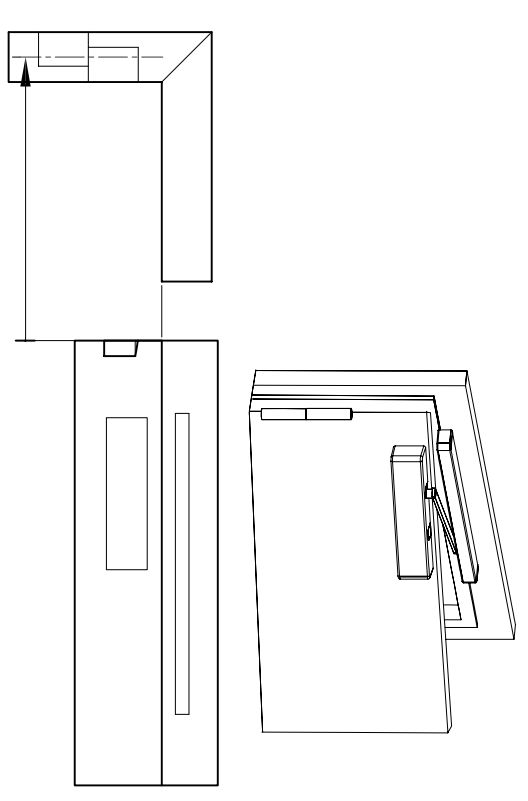

Templates can change shape significantly.
This depends on the environmental influences.

Please note, that only the dimensions specified on this template and in the mounting instructions are binding.

When using this template, check the dimensions properly.

Direktmontage
direct installation
Installation directe

Montageplatte
mounting plate
Plaque de montage

Gewinde M5
thread M5

213.5

142

DIN Rechts
DIN right
DIN gauche

110

485

Montageplatte
mounting plate
Plaque de montage

Gewinde M5
thread M5

Direktmontage
direct installation
Installation directe

DIN Links
DIN left
DIN droite

ASSA ABLOY

DC135

Doc.Nr.:D1006300