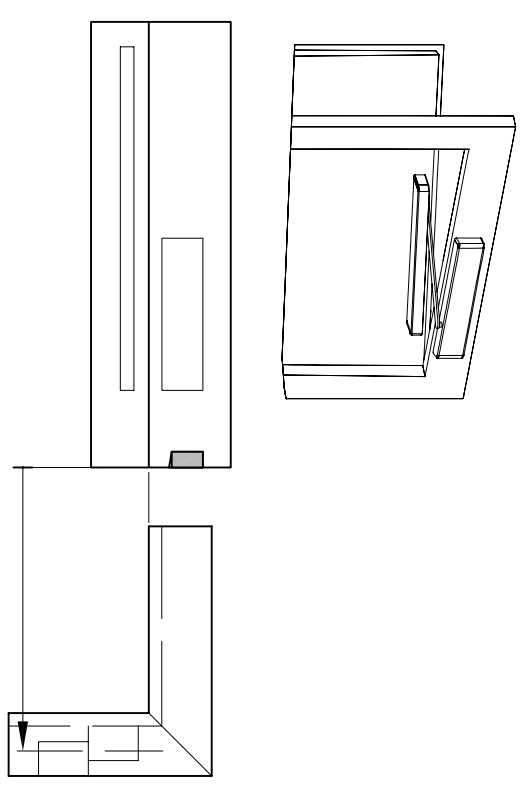

Templates can change shape significantly.
This depends on the environmental influences.

Please note, that only the dimensions specified on this template and in the mounting instructions are binding.

When using this template, check the dimensions properly.

Direktmontage
direct installation
Installation directe

Montageplatte
mounting plate
Plaque de montage

Gewinde M5
thread M5

213.5

142

DIN Rechts
DIN right
DIN gauche

110

485

Montageplatte
mounting plate
Plaque de montage

Gewinde M5
thread M5

Direktmontage
direct installation
Installation directe

DIN Links
DIN left
DIN droite

ASSA ABLOY

DC135

Doc.Nr.:D1006300