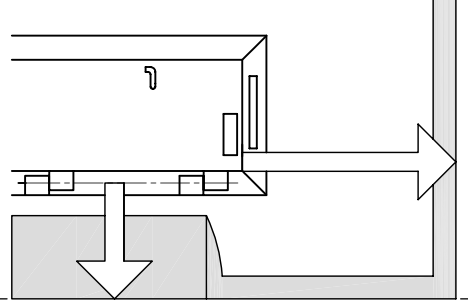

Templates can change shape significantly.
This depends on the environmental influences.

Please note, that only the dimensions specified on this template and in the mounting instructions are binding.

When using this template, check the dimensions properly.

Direktmontage
direct installation
Installation directe

Montageplatte
mounting plate
Plaque de montage

Gewinde M5
thread M5

213.5

142

DIN Rechts
DIN right
DIN gauche

110

485

Montageplatte
mounting plate
Plaque de montage

Gewinde M5
thread M5

Direktmontage
direct installation
Installation directe

DIN Links
DIN left
DIN droite

ASSA ABLOY

DC135

Doc.Nr.:D1006300