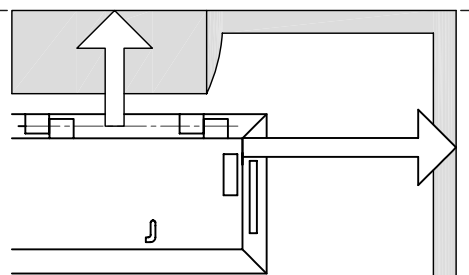

Templates can change shape significantly.
This depends on the environmental influences.

Please note, that only the dimensions specified on this template and in the mounting instructions are binding.

When using this template, check the dimensions properly.

Direktmontage
direct installation
Installation directe

Montageplatte
mounting plate
Plaque de montage

Gewinde M5
thread M5

213.5

142

DIN Rechts
DIN right
DIN gauche

110

485

Montageplatte
mounting plate
Plaque de montage

Gewinde M5
thread M5

Direktmontage
direct installation
Installation directe

DIN Links
DIN left
DIN droite

ASSA ABLOY

DC135

Doc.Nr.:D1006300