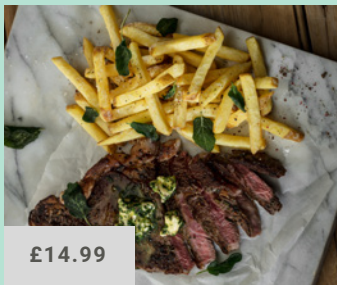

£14.99

SureCrisp Skin on med 7/16 POT128
4x2.5kg