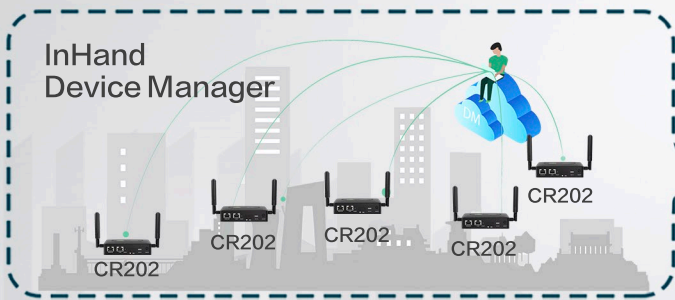

Remote Work

The CR202 helps remote employees gain agility and connectivity for each devices. Easily hold a conference at home without network interruption and make people work from home same as office.