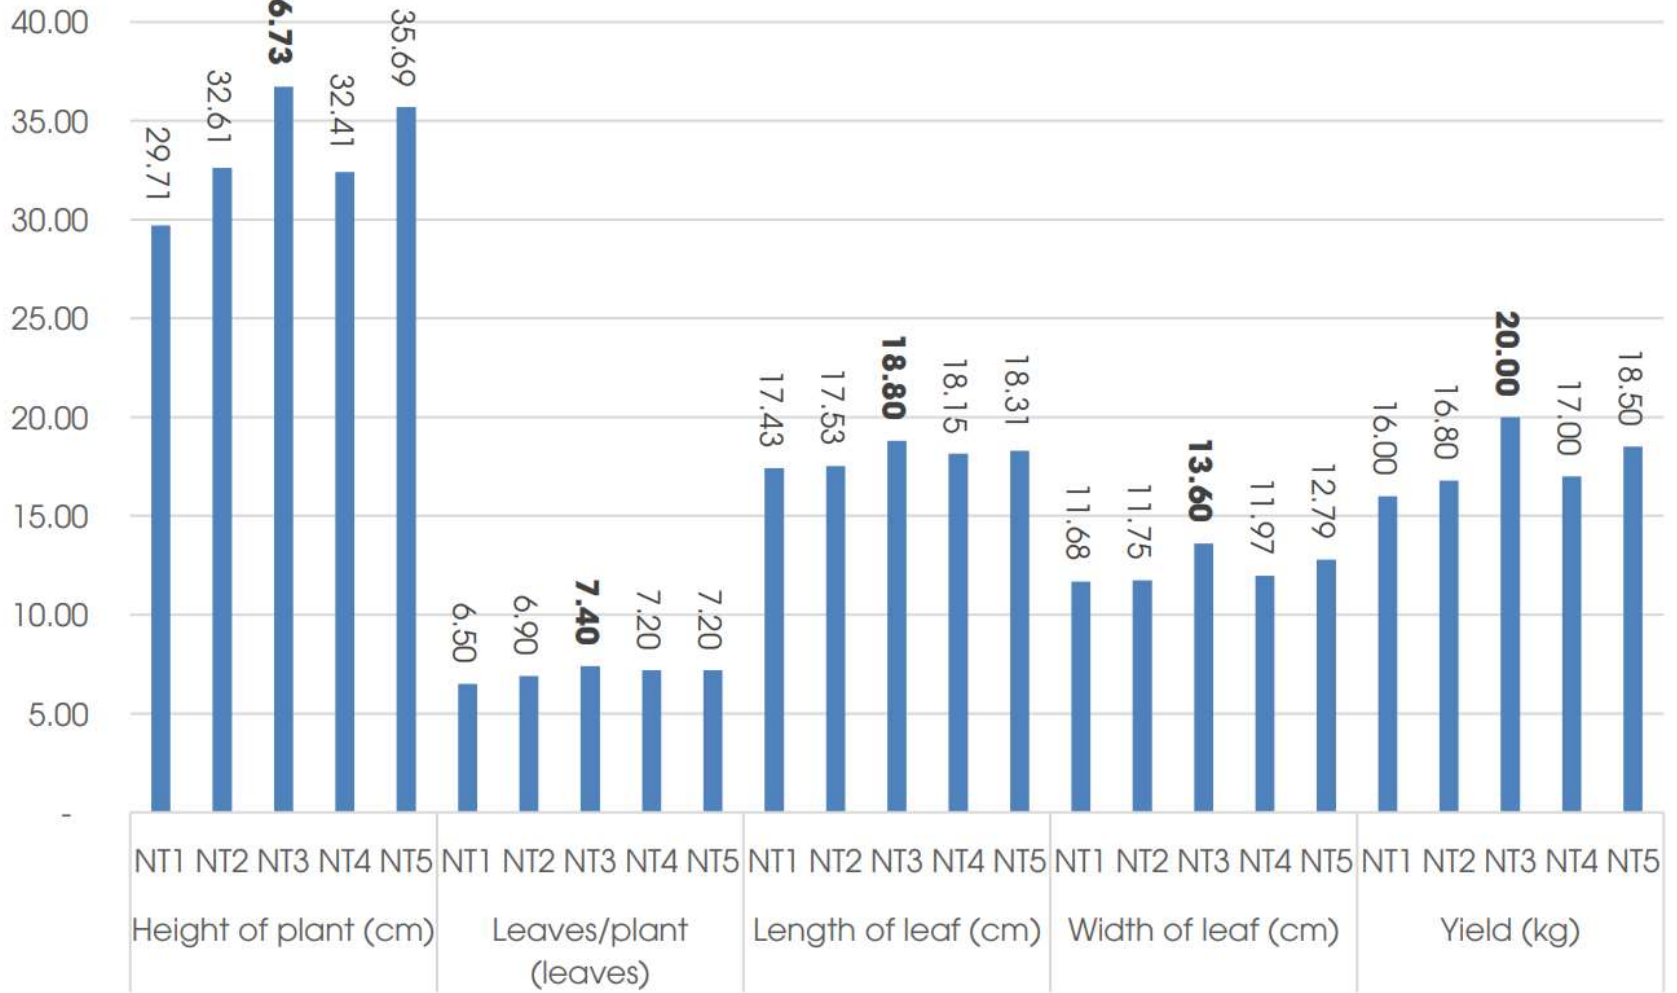

Harvest Parameter Data

Growth parameters / Experiments	NT1	NT2	NT3	NT4	NT5
Height of plant (cm)	29.71	32.61	36.73	32.41	35.69
Leaves/plant (leaves)	6.50	6.90	7.20	7.40	7.20
Length of leaf (cm)	17.43	17.53	18.80	18.15	18.31
Width of leaf (cm)	11.68	11.75	13.60	11.97	12.79
Yield (kg)	16.00	16.80	20.00	17.00	18.50

Experiments		NT2	NT3	NT4	NT5
Difference compared to conventional fertilizers (%)	Height of plant (cm)	9%	19%	8%	17%
	Leaves/plant (leaves)	6%	12%	10%	10%
	Length of leaf (cm)	1%	7%	4%	5%
	Width of leaf (cm)	1%	14%	2%	9%
	Yield (kg)	5%	25 %	6%	14%

Harvest parameters chart