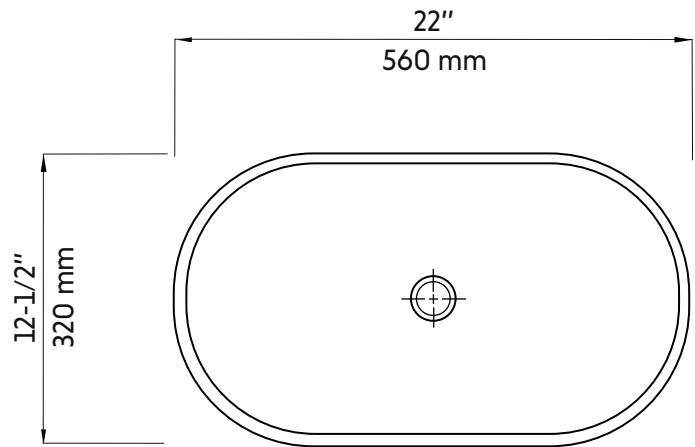

FREDERICO

Agua

Vasque ovale en surface solide 12"X22"
12"X22" oval solid surface vessel sink

Product box:
26 X 17 X 10 inch. / 31 lbs
66 X 42 X 26 cm / 14 kg

Caractéristiques:

- Vasque en surface solide
- Installation simple sur le comptoir
- Nécessite un robinet de style vasque
- Robinet et renvoi non inclus
- Sans trop-plein

- Largeur: 12-1/2"
- Longueur: 22"
- Profondeur: 6"

- Forme: Ovale
- Fini: Blanc mat
- Installation: Vasque
- Position du drain: Centré

Garanties et certifications:

- Certification CUPC (ASME A112.19.1) et CSA (B45.5-17)
- Garantie 1 an contre les défauts de fabrication

Features:

- Solid surface vessel sink
- Simple installation above the counter
- Requires a vessel style faucet
- Faucet and drain connector not included
- Without overflow

- Width: 12-1/2"
- Length: 22"
- Depth: 6"

- Shape: Oval
- Finish: Matte white
- Installation: Vessel
- Drain position: Center

Warranty and certifications:

- CUPC (ASME A112.19.1) and CSA (B45.5-17) certification
- 1-year warranty against manufacturing defects

* Ces dimensions de fixations sont en pouce ou en millimètres et peuvent varier de $\pm 1/4"$ (6 mm). Le dessin n'est pas à l'échelle. Ces dimensions peuvent être changées à la discrétion du fabricant. Aucune responsabilité n'est assumée.
* All dimensions are in inches or millimetres and may vary from $\pm 1/4"$ (6 mm). Illustrations are not drawn to scale. Dimensions may vary. These dimensions may be changed at the discretion of the manufacturer. No responsibility is assumed.