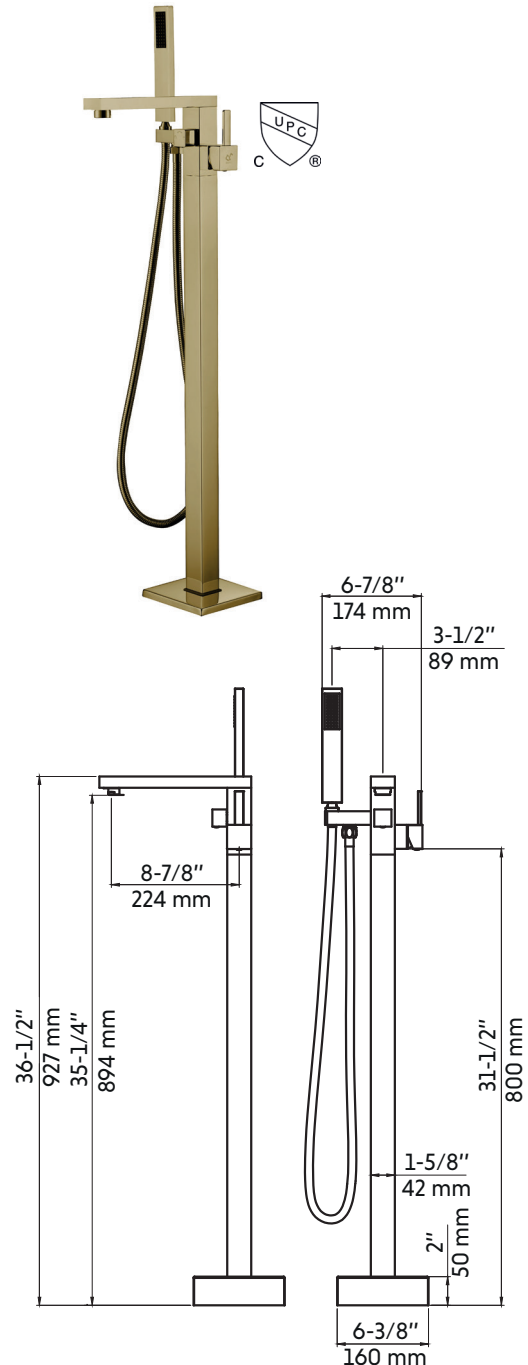

SAMMIE-GD

Agua

Robinet de baignoire autoportant or brossé
Freestanding brushed brass (gold) bathtub faucet

Product box:
33 X 12 X 8 inch. / 15 lbs
83 X 31 X 20 cm / 7 kg

Caractéristiques:

- Construction en laiton massif
- Installation autoportante
- Douchette à main avec buse anticalcaire
- Résistant à la corrosion
- Cartouche en céramique
- Système de pression équilibrée
- Connexion avec des tuyaux 1/2"
- Bec de bain: 4.3 gpm max, 60psi
- Système de douchette amovible

Finis disponible:

- Chrome: Sammie
- Noir mat: Sammie-bk
- Or brossé: Sammie-gd

Garanties et certifications:

- Le modèle sélectionné satisfait ou surpasse les exigences suivantes: CSA (B125.1-18) et CUPC (ASME A112.18.1)
- Cartouche garantie à vie
- Fini or brossé garanti 15 ans

Features:

- Solid brass construction
- Freestanding installation
- Handheld shower arm with anti limescale tips
- Corrosion resistant
- Ceramic cartridge
- Pressure regulating system
- Connects with 1/2" hoses
- Tub filler: 4.3 gpm max, 60psi
- Detachable hand held shower arm system

Available finishes:

- Chrome: Sammie
- Matte black: Sammie-bk
- Brushed brass (gold): Sammie-gd

Warranty and certifications:

- The selected model satisfies or surpasses the following requirements: CSA (B125.1-18) and CUPC (ASME A112.18.1)
- Life warranty on cartridge
- 15-year warranty on brushed brass (gold) finish

* Ces dimensions de fixations sont en pouce ou en millimètres et peuvent varier de $\pm 1/4"$ (6 mm). Le dessin n'est pas à l'échelle. Ces dimensions peuvent être changées à la discrétion du fabricant. Aucune responsabilité n'est assumée.

* All dimensions are in inches or millimetres and may vary from $\pm 1/4"$ (6 mm). Illustrations are not drawn to scale. Dimensions may vary. These dimensions may be changed at the discretion of the manufacturer. No responsibility is assumed.