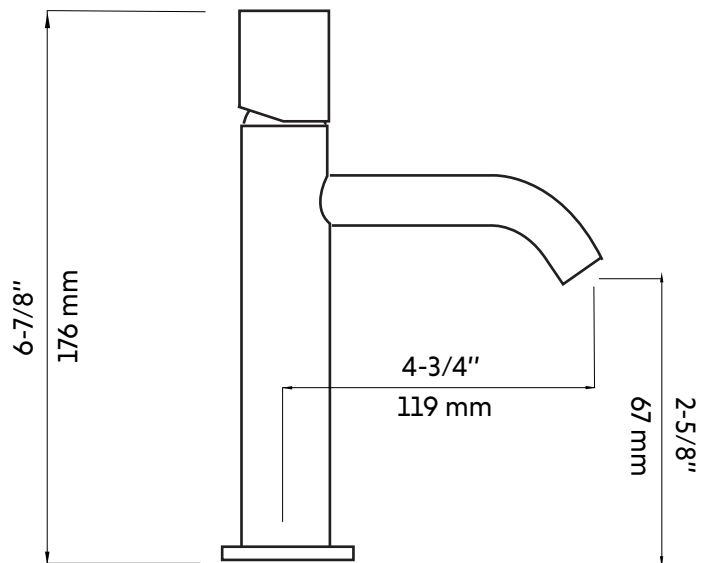

# ROSABELLE-GD

Agua

Robinet de lavabo or brossé  
Brushed brass (gold) lavatory faucet

**Product box:**  
12 X 8 X 3 inch. / 2 lbs  
30 X 19 X 7 cm / 1 kg

## Features:

- Solid brass construction
- Single hole installation
- Single handle to simplify control
- Corrosion resistant
- Ceramic cartridge
- Pressure regulating system
- Connects with 3/8" hoses
- Pressure: 1.82 gpm max, 60psi

## Warranty and certifications:

- CSA (B125.1-18) and CUPC (ASME A112.18.1) certification
- Life warranty on cartridge
- 15-year warranty on brushed brass (gold) finish

\* Ces dimensions de fixations sont en pouce ou en millimètres et peuvent varier de  $\pm 1/4$ " (6 mm). Le dessin n'est pas à l'échelle. Ces dimensions peuvent être changées à la discrétion du fabricant. Aucune responsabilité n'est assumée.

\* All dimensions are in inches or millimeters and may vary from  $\pm 1/4$ " (6 mm). Illustrations are not drawn to scale. Dimensions may vary. These dimensions may be changed at the discretion of the manufacturer. No responsibility is assumed.