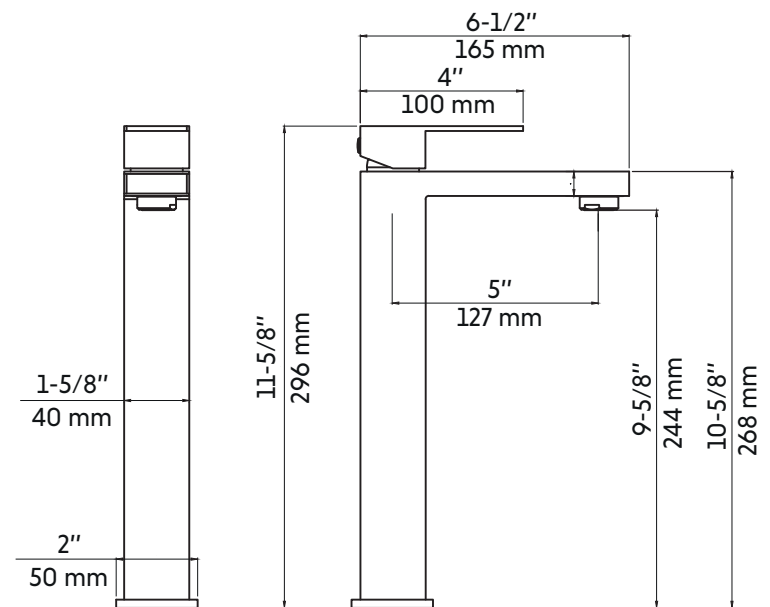

# ROBERTO-GD

Agua

Robinet de lavabo or brossé  
Brushed brass (gold) lavatory faucet

**Product box:**  
16 X 10 X 3 inch. / 5 lbs  
41 X 25 X 8 cm / 2 kg

## Features:

- Solid brass construction
- Single hole installation
- Single handle to simplify control
- Corrosion resistant
- Ceramic cartridge
- Pressure regulating system
- Connects with 3/8" hoses
- Pressure: 1.84 gpm max, 60psi

## Warranty and certifications:

- CSA (B125.1-18) and CUPC (ASME A112.18.1) certification
- Life warranty on cartridge
- 15-year warranty on brushed brass (gold) finish

\* Ces dimensions de fixations sont en pouce ou en millimètres et peuvent varier de  $\pm 1/4"$  (6 mm). Le dessin n'est pas à l'échelle. Ces dimensions peuvent être changées à la discrétion du fabricant. Aucune responsabilité n'est assumée.

\* All dimensions are in inches or millimetres and may vary from  $\pm 1/4"$  (6 mm). Illustrations are not drawn to scale. Dimensions may vary. These dimensions may be changed at the discretion of the manufacturer. No responsibility is assumed.