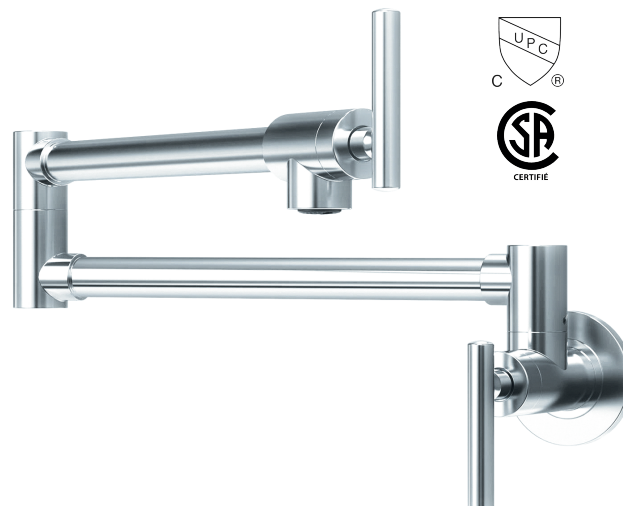

MANNOX-C

Agua

Remplisseur mural chrome
Chrome pot filler faucet

Product box:
17 X 9 X 3 inch. / 3 lbs
42 X 22 X 8 cm / 2 kg

Caractéristiques:

- Fabriqué en laiton massif
- Résistant à la corrosion
- Réglage du débit
- Cartouche en céramique
- Installation murale
- Connection : 3/8"
- Débit maximum : 6,8 L / min (1,8 gpm) à 60 psi

Features:

- Made of solid brass
- Corrosion resistant
- Flow control
- Ceramic cartridge
- Wall-mounted installation
- Connection: 3/8"
- Maximum flow rate: 6.8 L / min (1.8 gpm) at 60 psi

Available finishes:

- Chrome: MannoX-c
- Matte black: MannoX-bk
- Brushed brass (gold): MannoX-gd
- Brushed nickel: MannoX-bn
- White: MannoX-w

Warranty and certifications:

- Certification: CUPC (ASME A112.18.1) and CSA (B125.1-18)
- Lifetime warranty on cartridge against manufacturing defects
- 15-year warranty on finish against manufacturing defects