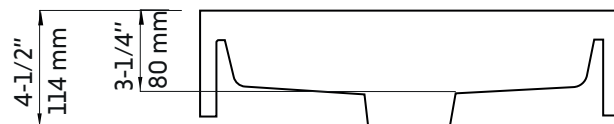

- Largeur: 17-3/4"
- Longueur: 17-3/4"
- Profondeur: 4-1/2"

- Forme: Carré
- Fini: Blanc brillant
- Installation: Vasque
- Position du drain: Non centré

Garanties et certifications:

- Certification CUPC et CSA (B45.1-18)
- Garantie 1 an contre les défauts de fabrication

Features:

- Vessel polymer sink
- Simple installation above the counter
- Opening for single-hole faucet
- Faucet and drain connector not included
- Chrome overflow

- Width: 17-3/4"
- Length: 17-3/4"
- Depth: 4-1/2"

- Shape: Square
- Finish: Glossy white
- Installation: Vessel
- Drain position: Off center

Warranty and certifications:

- CUPC and CSA (B45.1-18) certification
- 1-year warranty against manufacturing defects

* All dimensions are in inches or millimetres and may vary from $\pm 1/4"$ (6 mm). Illustrations are not drawn to scale. Dimensions may vary. These dimensions may be changed at the discretion of the manufacturer. No responsibility is assumed.