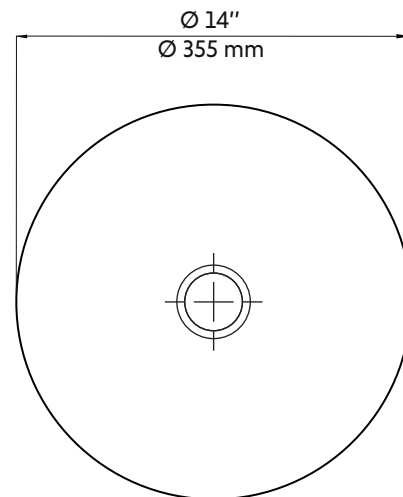

FRIDO-SIL

Agua

Vasque ronde de porcelaine 14"X14"
14"X14" round porcelain vessel sink

Product box:
16 X 16 X 7 inch. / 18 lbs
40 X 40 X 18 cm / 8 kg

Caractéristiques:

1. Vasque de porcelaine
   - Fini non poreux durable et résistant aux rayures
   - Disponible en plusieurs couleurs
   - Installation simple sur le comptoir
   - Nécessite un robinet de style vasque
   - Robinet non inclus
   - Renvoi inclus et assorti
   - Sans trop-plein
3. Largeur: 14"
   - Longueur: 14"
   - Profondeur: 4-3/4"
5. Forme: Rond
   - Fini: Argent et noir mat
   - Installation: Vasque
   - Position du drain: Centré

Garanties et certifications:

- Certification CUPC et CSA (B45.1-18)
- Garantie 1 an contre les défauts de fabrication

Features:

1. Porcelain vessel sink
   - Durable and scratch-resistant non-porous finish
   - Available in many colors
   - Simple installation above the counter
   - Requires a vessel style faucet
   - Faucet not included
   - Drain connector included and matched
   - Without overflow
3. Width: 14"
   - Length: 14"
   - Depth: 4-3/4"
5. Shape: Round
   - Finish: Silver and matte black
   - Installation: Vessel
   - Drain position: Center

Warranty and certifications:

- CUPC and CSA (B45.1-18) certification
- 1-year warranty against manufacturing defects

* Ces dimensions de fixations sont en pouce ou en millimètres et peuvent varier de $\pm 1/4''$ (6 mm). Le dessin n'est pas à l'échelle. Ces dimensions peuvent être changées à la discrétion du fabricant. Aucune responsabilité n'est assumée.

* All dimensions are in inches or millimetres and may vary from $\pm 1/4''$ (6 mm). Illustrations are not drawn to scale. Dimensions may vary. These dimensions may be changed at the discretion of the manufacturer. No responsibility is assumed.