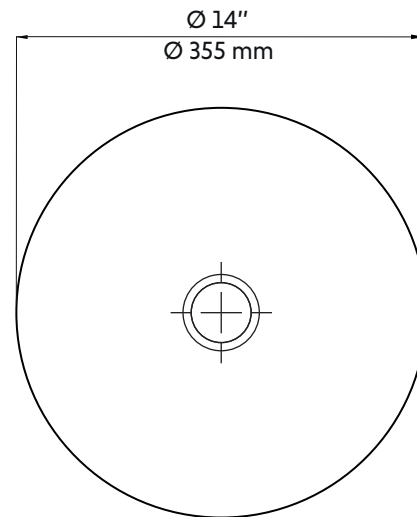

FRIDO-PI

Agua

Vasque ronde de porcelaine 14"X14"
14"X14" round porcelain vessel sink

Product box:
16 X 16 X 7 inch. / 18 lbs
40 X 40 X 18 cm / 8 kg

Caractéristiques:

- Vasque de porcelaine
- Fini non poreux durable et résistant aux rayures
- Disponible en plusieurs couleurs
- Installation simple sur le comptoir
- Nécessite un robinet de style vasque
- Robinet non inclus
- Renvoi inclus et assorti
- Sans trop-plein

- Largeur: 14"
- Longueur: 14"
- Profondeur: 4-3/4"

- Forme: Rond
- Fini: Rose mat
- Installation: Vasque
- Position du drain: Centré

Garanties et certifications:

- Certification CUPC et CSA (B45.1-18)
- Garantie 1 an contre les défauts de fabrication

- Width: 14"
- Length: 14"
- Depth: 4-3/4"

- Shape: Round
- Finish: Matte pink
- Installation: Vessel
- Drain position: Center

Warranty and certifications:

- CUPC and CSA (B45.1-18) certification
- 1-year warranty against manufacturing defects

* All dimensions are in inches or millimeters and may vary from $\pm 1/4''$ (6 mm). Illustrations are not drawn to scale. Dimensions may vary. These dimensions may be changed at the discretion of the manufacturer. No responsibility is assumed.