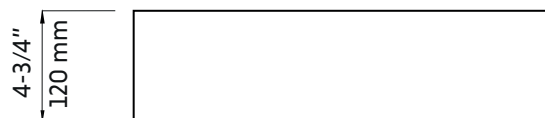

FRIDO-PI-WI

Agua

Vasque ronde de porcelaine 14"X14"
14"X14" round porcelain vessel sink

Product box:
16 X 16 X 7 inch. / 18 lbs
40 X 40 X 18 cm / 8 kg

Caractéristiques:

- Vasque de porcelaine
- Fini non poreux durable et résistant aux rayures
- Disponible en plusieurs couleurs
- Installation simple sur le comptoir
- Nécessite un robinet de style vasque
- Robinet non inclus
- Renvoi inclus et assorti
- Sans trop-plein

- Largeur: 14"
- Longueur: 14"
- Profondeur: 4-3/4"

- Forme: Rond
- Fini: Blanc et rose mat
- Installation: Vasque
- Position du drain: Centré

Garanties et certifications:

- Certification CUPC et CSA (B45.1-18)
- Garantie 1 an contre les défauts de fabrication

Features:

- Porcelain vessel sink
- Durable and scratch-resistant non-porous finish
- Available in many colors
- Simple installation above the counter
- Requires a vessel style faucet
- Faucet not included
- Drain connector included and matched
- Without overflow

- Width: 14"
- Length: 14"
- Depth: 4-3/4"

- Shape: Round
- Finish: White and matte pink
- Installation: Vessel
- Drain position: Center

Warranty and certifications:

- CUPC and CSA (B45.1-18) certification
- 1-year warranty against manufacturing defects

* Ces dimensions de fixations sont en pouce ou en millimètres et peuvent varier de $\pm 1/4"$ (6 mm). Le dessin n'est pas à l'échelle. Ces dimensions peuvent être changées à la discrétion du fabricant. Aucune responsabilité n'est assumée.
* All dimensions are in inches or millimetres and may vary from $\pm 1/4"$ (6 mm). Illustrations are not drawn to scale. Dimensions may vary. These dimensions may be changed at the discretion of the manufacturer. No responsibility is assumed.