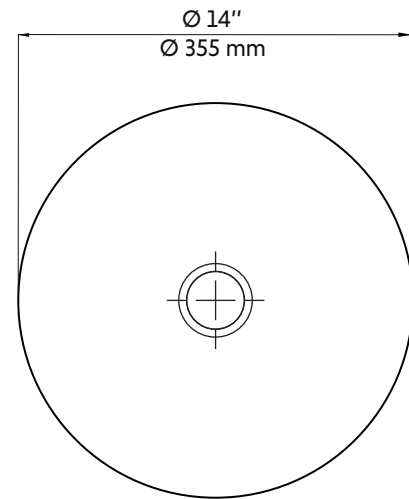

FRIDO-GD

Agua

Vasque ronde de porcelaine 14"X14"
14"X14" round porcelain vessel sink

Product box:
16 X 16 X 7 inch. / 18 lbs
40 X 40 X 18 cm / 8 kg

Caractéristiques:

- Vasque de porcelaine
- Fini non poreux durable et résistant aux rayures
- Disponible en plusieurs couleurs
- Installation simple sur le comptoir
- Nécessite un robinet de style vasque
- Robinet non inclus
- Renvoi inclus et assorti
- Sans trop-plein

- Largeur: 14"
- Longueur: 14"
- Profondeur: 4-3/4"

- Forme: Rond
- Fini: Blanc et or brossé
- Installation: Vasque
- Position du drain: Centré

Garanties et certifications:

- Certification CUPC et CSA (B45.1-18)
- Garantie 1 an contre les défauts de fabrication

- Width: 14"
- Length: 14"
- Depth: 4-3/4"

- Shape: Round
- Finish: white with and brushed brass (gold)
- Installation: Vessel
- Drain position: Center

Warranty and certifications:

- CUPC and CSA (B45.1-18) certification
- 1-year warranty against manufacturing defects

* All dimensions are in inches or millimetres and may vary from $\pm 1/4"$ (6 mm). Illustrations are not drawn to scale. Dimensions may vary. These dimensions may be changed at the discretion of the manufacturer. No responsibility is assumed.