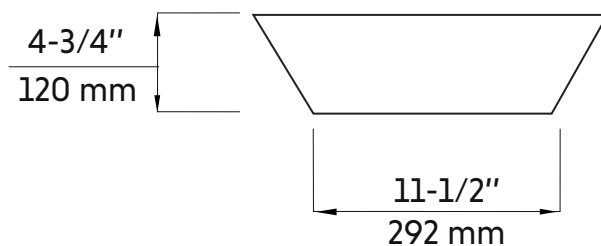

## Features:

- Porcelain vessel sink
- Simple installation above the counter
- Requires a vessel style faucet
- Faucet and drain connector not included
- Without overflow

- Width: 16-1/2"
- Length: 16-1/2"
- Depth: 4-3/4"

- Shape: Square
- Finish: Glossy white
- Installation: Vessel
- Drain position: Center

## Warranty and certifications:

- CUPC and CSA (B45.1-18) certification
- 1-year warranty against manufacturing defects

\* Ces dimensions de fixations sont en pouce ou en millimètres et peuvent varier de  $\pm 1/4$ " (6 mm). Le dessin n'est pas à l'échelle. Ces dimensions peuvent être changées à la discrétion du fabricant. Aucune responsabilité n'est assumée.

\* All dimensions are in inches or millimetres and may vary from  $\pm 1/4$ " (6 mm). Illustrations are not drawn to scale. Dimensions may vary. These dimensions may be changed at the discretion of the manufacturer. No responsibility is assumed.