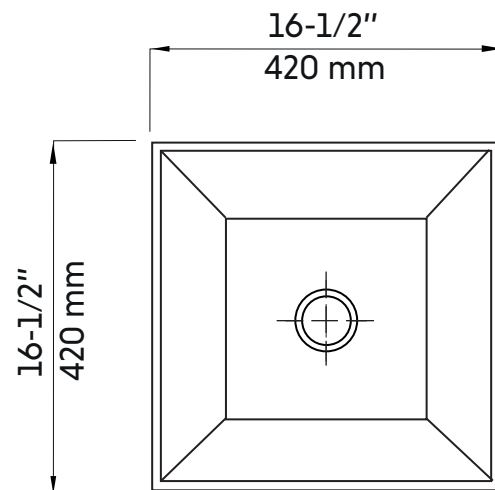

FAZIO

Agua

Vasque carrée de porcelaine 16"X16"
16"X16" square porcelain vessel sink

Product box:
17 X 17 X 6 inch. / 18 lbs
44 X 44 X 14 cm / 48 kg

Caractéristiques:

- Vasque de porcelaine
- Installation simple sur le comptoir
- Nécessite un robinet de style vasque
- Robinet et renvoi non inclus
- Sans trop-plein

- Largeur: 16-1/2"
- Longueur: 16-1/2"
- Profondeur: 4-3/4"

- Forme: Carré
- Fini: Blanc brillant
- Installation: Vasque
- Position du drain: Centré

Garanties et certifications:

- Certification CUPC et CSA (B45.1-18)
- Garantie 1 an contre les défauts de fabrication

Features:

- Porcelain vessel sink
- Simple installation above the counter
- Requires a vessel style faucet
- Faucet and drain connector not included
- Without overflow

- Width: 16-1/2"
- Length: 16-1/2"
- Depth: 4-3/4"

- Shape: Square
- Finish: Glossy white
- Installation: Vessel
- Drain position: Center

Warranty and certifications:

- CUPC and CSA (B45.1-18) certification
- 1-year warranty against manufacturing defects

* Ces dimensions de fixations sont en pouce ou en millimètres et peuvent varier de $\pm 1/4$ " (6 mm). Le dessin n'est pas à l'échelle. Ces dimensions peuvent être changées à la discrétion du fabricant. Aucune responsabilité n'est assumée.

* All dimensions are in inches or millimetres and may vary from $\pm 1/4$ " (6 mm). Illustrations are not drawn to scale. Dimensions may vary. These dimensions may be changed at the discretion of the manufacturer. No responsibility is assumed.