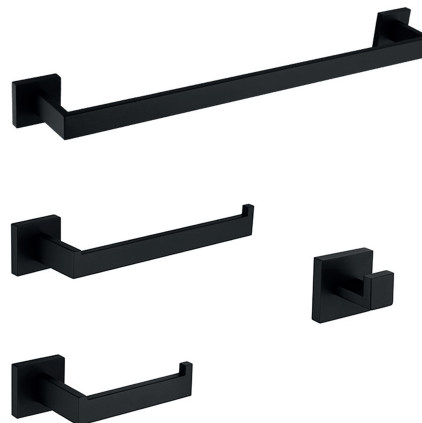

DENNIS-BK

Accessoires de salle de bain noir mat
Matte black bathroom accessories

Product box:
26 X 9 X 3 inch. / 5 lbs
67 X 15 X 7 cm / 2 kg

Caractéristiques:

- Construction en laiton massif
- 4 pièces: Support à serviette de bain (25"), support à serviette à main, support à papier hygiénique et crochet à peignoir
- Fixation murale
- Fixation dissimulée: aucune vis exposée
- Installation facile
- Résistant à la corrosion et la rouille
- Forme carrée

Features:

- Solid brass construction
- 4 pieces: Bath towel holder (25"), hand towel holder, toilet paper holder and hook
- Wall mounted
- Concealed mounting: no exposed screws
- Easy installation
- Resistant to corrosion and rust
- Square shape

Available finishes:

- Chrome: Dennis-c
- Matte black: Dennis-bk
- Brushed brass (gold): Dennis-gd

Included in the box:

- Screws
- Wall anchors
- Hex key

Warranty and certifications:

- 5-year warranty against manufacturing defects