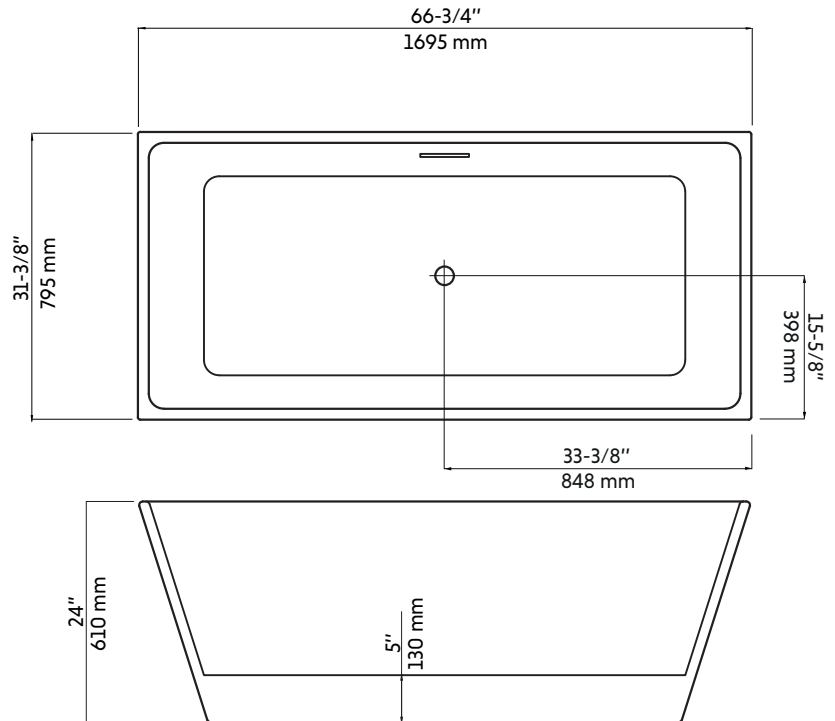

Features:

- Size: 66-3/4" x 31-3/8" x 24"
- Acrylic material made bathtub and reinforced with fibreglass
- Matte white finish resists stains and discoloration
- High thermal water heat retention
- 333 L (88 US gal) water capacity
- Built-in chrome, rectangular and center overflow
- Return pipe of the overflow molded in the fiberglass in order to eliminate the possibility of water damage
- Integrated drain system (pop-up) included
- Center drain system
- Drain system factory installed (recommended testing it before the final installation of the bath)
- Adjustable leveling legs under the tub
- Compatible with wall-mounted faucets and freestanding faucets (not included)

* Ces dimensions de fixations sont en pouce ou en millimètres et peuvent varier de $\pm 1/4"$ (6 mm). Le dessin n'est pas à l'échelle. Ces dimensions peuvent être changées à la discrétion du fabricant. Aucune responsabilité n'est assumée.

* All dimensions are in inches or millimetres and may vary from $\pm 1/4"$ (6 mm). Illustrations are not drawn to scale. Dimensions may vary. These dimensions may be changed at the discretion of the manufacturer. No responsibility is assumed.