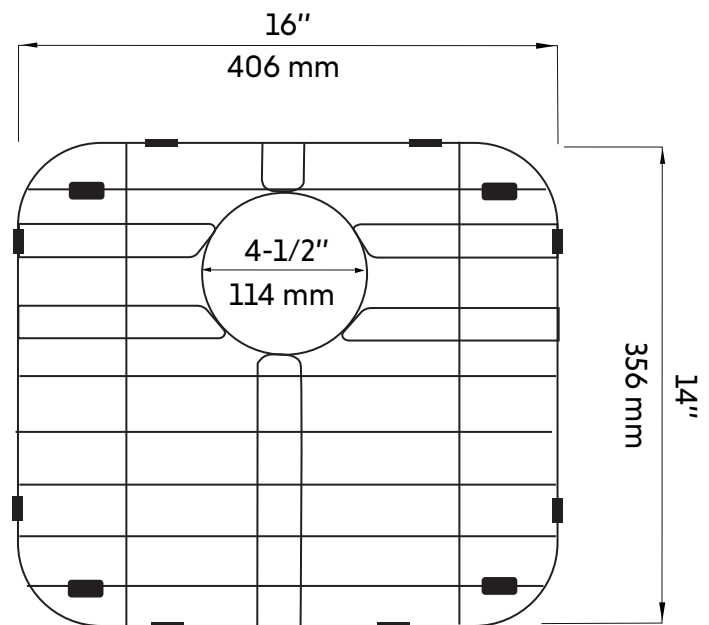

BG4035

Agua

Grille d'évier 14"X16" (Compatible avec Era)
14"X16" sink grid (Compatible with Era)

Product box:
16 X 18 X 2 inch. / 2 lbs
41 X 46 X 5 cm / 1 kg

Caractéristiques:

- Taille: 14" x 16"
- Fabriqué en acier inoxydable
- Recouvre parfaitement le fond de la cuve de l'évier Era
- Pied de protection et pare-chocs

Garanties et certifications:

- Garantie 1 an contre les défauts de fabrication

Features:

- Size: 14" x 16"
- Made of stainless steel
- Perfectly cover the bottom of the Era sink tank
- Bumpers and protective feet

Warranty and certifications:

- 1-year warranty against manufacturing defects

* Ces dimensions de fixations sont en pouce ou en millimètres et peuvent varier de $\pm 1/4''$ (6 mm). Le dessin n'est pas à l'échelle. Ces dimensions peuvent être changées à la discrétion du fabricant. Aucune responsabilité n'est assumée.

* All dimensions are in inches or millimetres and may vary from $\pm 1/4''$ (6 mm). Illustrations are not drawn to scale. Dimensions may vary. These dimensions may be changed at the discretion of the manufacturer. No responsibility is assumed.