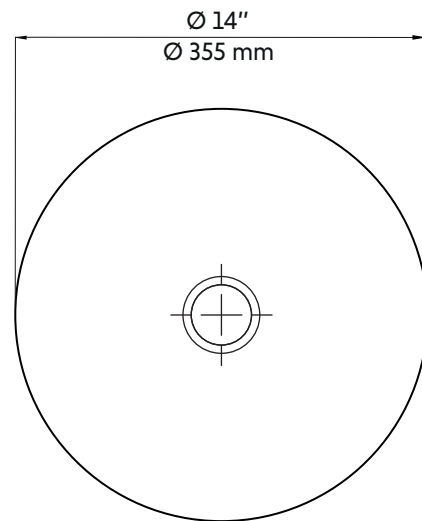

FRIDO-W

Agua

Vasque ronde de porcelaine 14"X14"
14"X14" round porcelain vessel sink

Product box:
16 X 16 X 7 inch. / 18 lbs
40 X 40 X 18 cm / 8 kg

Caractéristiques:

- Vasque de porcelaine
- Fini non poreux durable et résistant aux rayures
- Disponible en plusieurs couleurs
- Installation simple sur le comptoir
- Nécessite un robinet de style vasque
- Robinet non inclus
- Renvoi inclus et assorti
- Sans trop-plein

- Largeur: 14"
- Longueur: 14"
- Profondeur: 4-3/4"

- Forme: Rond
- Fini: Blanc mat
- Installation: Vasque
- Position du drain: Centré

Garanties et certifications:

- Certification CUPC et CSA (B45.1-18)
- Garantie 1 an contre les défauts de fabrication

- Width: 14"
- Length: 14"
- Depth: 4-3/4"

- Shape: Round
- Finish: Matte white
- Installation: Vessel
- Drain position: Center

Warranty and certifications:

- CUPC and CSA (B45.1-18) certification
- 1-year warranty against manufacturing defects

* All dimensions are in inches or millimetres and may vary from $\pm 1/4"$ (6 mm). Illustrations are not drawn to scale. Dimensions may vary. These dimensions may be changed at the discretion of the manufacturer. No responsibility is assumed.