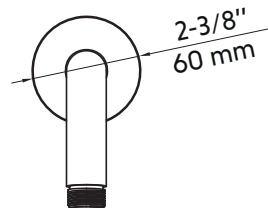

Features:

- 16" round shower arm
- Solid brass construction
- Resistant to corrosion and rust
- Jet connections with 1/2" hoses
- Easy to install

Available finishes:

- Matte black: Valentine-bk
- Brushed brass (gold): Valentine-gd

Warranty and certifications:

- CUPC and CSA certification
- 5-year warranty against manufacturing defects
- 5-year warranty on matte black finish

* Ces dimensions de fixations sont en pouce ou en millimètres et peuvent varier de $\pm 1/4"$ (6 mm). Le dessin n'est pas à l'échelle. Ces dimensions peuvent être changées à la discrétion du fabricant. Aucune responsabilité n'est assumée.

* All dimensions are in inches or millimeters and may vary from $\pm 1/4"$ (6 mm). Illustrations are not drawn to scale. Dimensions may vary. These dimensions may be changed at the discretion of the manufacturer. No responsibility is assumed.