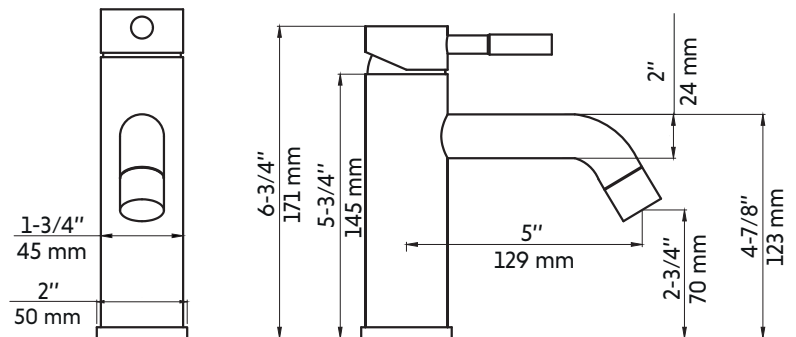

# REBECCA-II-GD

Agua

Robinet de lavabo or brossé  
Brushed brass (gold) lavatory faucet

**Product box:**  
11 X 7 X 3 inch. / 3 lbs  
28 X 18 X 8 cm / 1 kg

## Features:

- Solid brass construction
- Single hole installation
- Single handle to simplify control
- Corrosion resistant
- Ceramic cartridge
- Pressure regulating system
- Connects with 3/8" hoses
- Pressure: 1.98 gpm max, 60psi

## Warranty and certifications:

- CSA (B125.1-18) and CUPC (ASME A112.18.1) certification
- Life warranty on cartridge
- 15-year warranty on brushed brass (gold) finish

\* Ces dimensions de fixations sont en pouce ou en millimètres et peuvent varier de  $\pm 1/4"$  (6 mm). Le dessin n'est pas à l'échelle. Ces dimensions peuvent être changées à la discrétion du fabricant. Aucune responsabilité n'est assumée.

\* All dimensions are in inches or millimeters and may vary from  $\pm 1/4"$  (6 mm). Illustrations are not drawn to scale. Dimensions may vary. These dimensions may be changed at the discretion of the manufacturer. No responsibility is assumed.