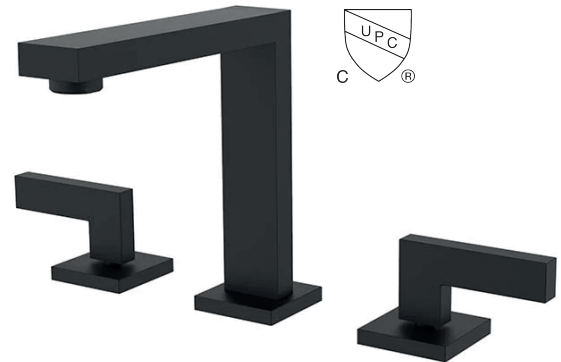

RAMIREZ-BK

Agua

Robinet de lavabo noir mat à 2 poignées
2 handles matte black lavatory faucet

Product box:
14 X 17 X 3 inch. / 5 lbs
36 X 42 X 7 cm / 3 kg

Caractéristiques:

- Construction en laiton massif
- Installation 3 trous
- Résistant à la corrosion
- Cartouche en céramique
- Système de pression équilibrée
- Connexion avec des tuyaux 3/8"

Finis disponible:

- Chrome: RAMIREZ
- Nickel brossé: RAMIREZ-BN
- Noir mat: RAMIREZ-BK
- Or brossé: RAMIREZ-GD

Garanties et certifications:

- Cartouche garantie à vie
- Fini noir mat garanti 5 ans
- Le modèle sélectionné satisfait ou surpasse les exigences suivantes:
  CSA (B125.1-18) et CUPC (ASME A112.18.1)

Features:

- Solid brass construction
- 3-hole installation
- Corrosion resistant
- Ceramic cartridge
- Pressure regulating system
- Connects with 3/8" hoses

Available finishes:

- Chrome: RAMIREZ
- Brushed nickel: RAMIREZ-BN
- Matte black RAMIREZ-BK
- Brushed brass (gold): RAMIREZ-GD

Warranty and certifications:

- Life warranty on cartridge
- 5-year warranty on matte black finish
- The selected model satisfies or surpasses the following requirements:
  CSA (B125.1-18) and CUPC (ASME A112.18.1)

* Ces dimensions de fixations sont en pouce ou en millimètres et peuvent varier de $\pm 1/4''$ (6 mm). Le dessin n'est pas à l'échelle. Ces dimensions peuvent être changées à la discrétion du fabricant. Aucune responsabilité n'est assumée.

* All dimensions are in inches or millimetres and may vary from $\pm 1/4''$ (6 mm). Illustrations are not drawn to scale. Dimensions may vary. These dimensions may be changed at the discretion of the manufacturer. No responsibility is assumed.