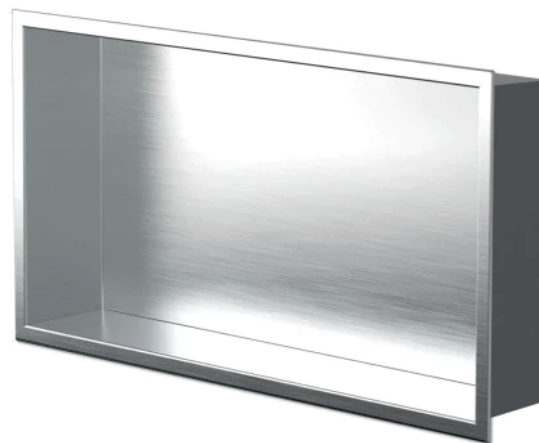

NOAH12X24-SS

Agua

Niche de douche rectangulaire acier inoxydable 12" X 24"
12" X 24" rectangular stainless steel shower niche

Product box:
28 X 16 X 7 inch. / 11 lbs
72 X 40 X 17 cm / 5 kg

Caractéristiques:

- Construction en acier inoxydable de calibre 16
- Taille: 13-1/4" X 25-1/4" X 4"
- Résistant à la corrosion et la rouille
- Forme rectangulaire

Finis disponible:

- Acier inoxydable: NOAH12X24-SS
- Noir mat: NOAH12X24-BK
- Or brossé: NOAH12X24-GD
- Blanc mat: NOAH12X24-W

Garanties et certifications:

- Garantie 5 ans contre les défauts de fabrication

Features:

- Calibre 16 stainless steel construction
- Size: 13-1/4" X 25-1/4" X 4"
- Easy to clean and maintain
- Resistant to corrosion and rust
- Rectangular shape

Available finishes:

- Stainless steel: NOAH12X24-SS
- Matte black: NOAH12X24-BK
- Brushed brass (gold): NOAH12X24-GD
- Matte white: NOAH12X24-W

Warranty and certifications:

- 5-year warranty against manufacturing defects