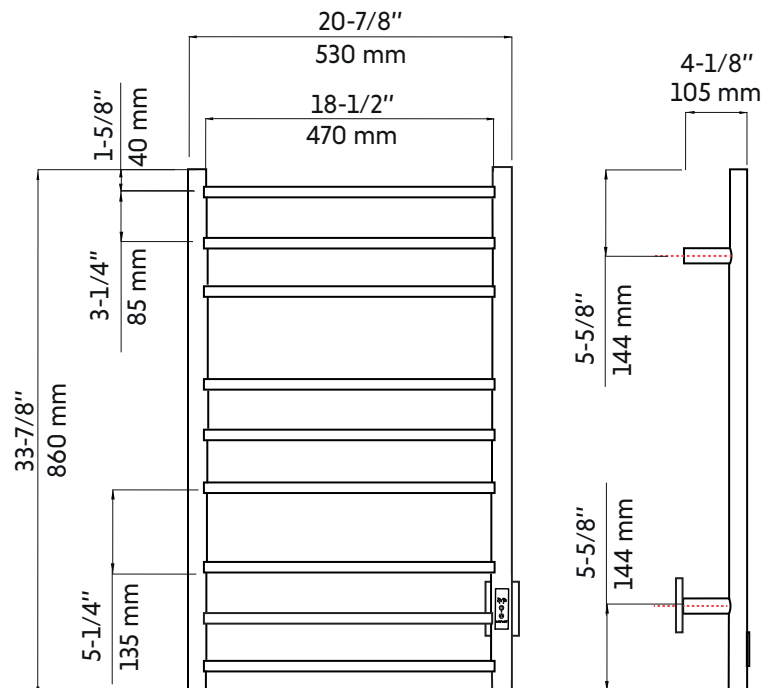

## Features:

- 9 bar wall mounted heated towel rack
- Made of carbon
- Direct wall installation or plugged into an electrical outlet
- Requires an electrician for installation
- Integrated timer with 3 modes: ON / OFF, 30 min and 2H
- Power supply: 120W / 120V / 60HZ
- The average temperature of the surface of the bars: 40°C (104 °F)
- Maximum temperature reached after 15 minutes
- Heating wire technology
- Suitable for 1-2 full-size towels (folded)
- Quiet
- Easy to install
- Rectangular shape

## Warranty and certifications:

- ETL certification

..... : Fil électrique  
..... : Electric wire

\* Ces dimensions de fixations sont en pouce ou en millimètres et peuvent varier de  $\pm 1/4"$  (6 mm). Le dessin n'est pas à l'échelle. Ces dimensions peuvent être changées à la discrétion du fabricant. Aucune responsabilité n'est assumée.

\* All dimensions are in inches or millimetres and may vary from  $\pm 1/4"$  (6 mm). Illustrations are not drawn to scale. Dimensions may vary. These dimensions may be changed at the discretion of the manufacturer. No responsibility is assumed.