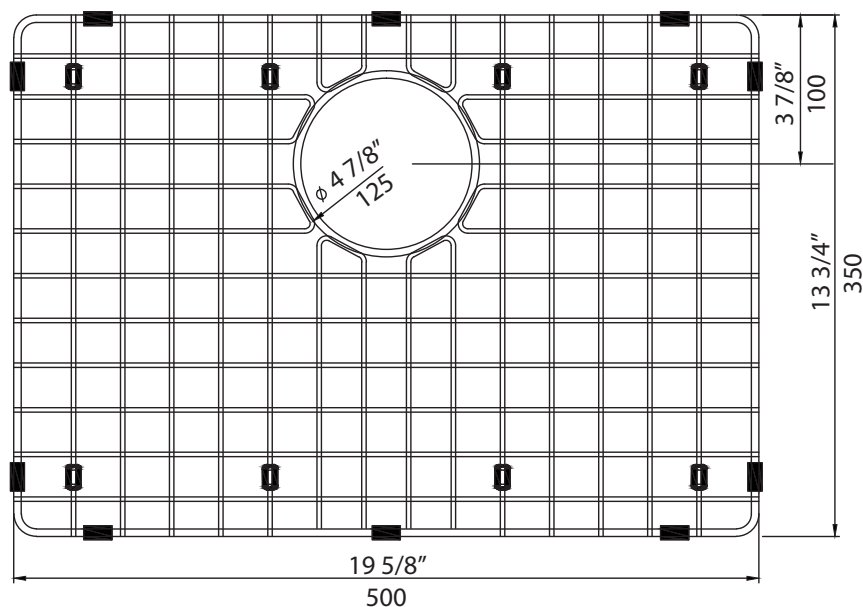

GRILLE-EVEREST

Agua

Grille d'évier 19 5/8" X 13 3/4"

18 7/8" X 13" sink grid

Product box:
na inch. / na lbs
na cm / na kg

Caractéristiques:

- Taille: 19 5/8" x 13 3/4"
- Fabriqué en acier inoxydable
- Recouvre parfaitement le fond de la cuve d'évier
- Pieds en caoutchouc pour protéger la cuve

Garanties et certifications:

- Garantie 1 an contre les défauts de fabrication

Features:

- Size: 19 5/8" x 13 3/4"
- Made of stainless steel
- Perfectly cover the bottom of the sink bowl
- Rubber feet to protect the sink

Warranty and certifications:

- 1-year warranty against manufacturing defects

* Ces dimensions de fixations sont en pouce ou en millimètres et peuvent varier de $\pm 1/4"$ (6 mm). Le dessin n'est pas à l'échelle. Ces dimensions peuvent être changées à la discrétion du fabricant. Aucune responsabilité n'est assumée.

* All dimensions are in inches or millimetres and may vary from $\pm 1/4"$ (6 mm). Illustrations are not drawn to scale. Dimensions may vary. These dimensions may be changed at the discretion of the manufacturer. No responsibility is assumed.