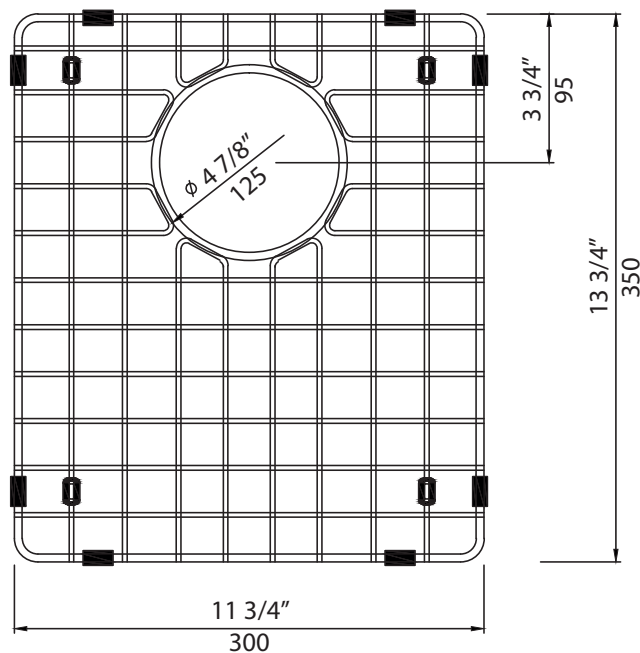

GRILLE-EMIR

Agua

Grille d'évier 11"X13"

11"X13" sink grid

Product box:
na inch. / na lbs
na cm / na kg

Caractéristiques:

- Taille: 11 3/4" x 13 3/4"
- Fabriqué en acier inoxydable
- Recouvre parfaitement le fond de la cuve d'évier
- Pieds en caoutchouc pour protéger la cuve

Garanties et certifications:

- Garantie 1 an contre les défauts de fabrication

Features:

- Size: 11 3/4" x 13 3/4"
- Made of stainless steel
- Perfectly cover the bottom of the sink bowl
- Rubber feet to protect the sink

Warranty and certifications:

- 1-year warranty against manufacturing defects

* Ces dimensions de fixations sont en pouce ou en millimètres et peuvent varier de $\pm 1/4"$ (6 mm). Le dessin n'est pas à l'échelle. Ces dimensions peuvent être changées à la discrétion du fabricant. Aucune responsabilité n'est assumée.

* All dimensions are in inches or millimetres and may vary from $\pm 1/4"$ (6 mm). Illustrations are not drawn to scale. Dimensions may vary. These dimensions may be changed at the discretion of the manufacturer. No responsibility is assumed.