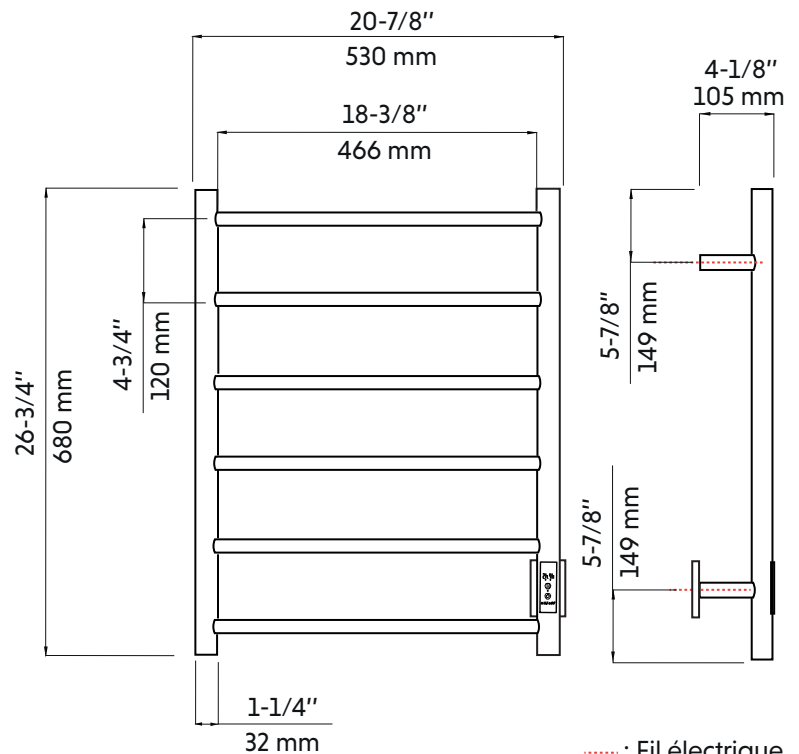

## Features:

- 6 bars wall mounted heated towel rack
- Made of carbon
- Direct wall installation or plugged into an electrical outlet
- Requires an electrician for installation
- Integrated timer with 3 modes: ON / OFF, 30 min and 2H
- Power supply: 80W / 120V / 60HZ
- The average temperature of the surface of the bars: 55 °C (131 °F)
- Maximum temperature reached after 15 minutes
- Heating wire technology
- Suitable for 1-2 full-size towels (folded)
- Quiet
- Easy to install
- Round shape

## Warranty and certifications:

- ETL certification

\* Ces dimensions de fixations sont en pouce ou en millimètres et peuvent varier de  $\pm 1/4"$  (6 mm). Le dessin n'est pas à l'échelle. Ces dimensions peuvent être changées à la discrétion du fabricant. Aucune responsabilité n'est assumée.

\* All dimensions are in inches or millimetres and may vary from  $\pm 1/4"$  (6 mm). Illustrations are not drawn to scale. Dimensions may vary. These dimensions may be changed at the discretion of the manufacturer. No responsibility is assumed.