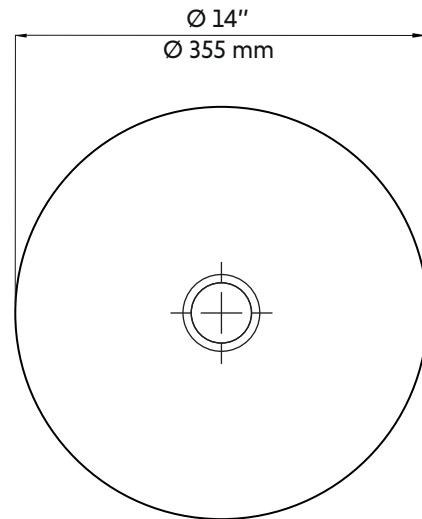

FRIDO-W-GD

Agua

Vasque ronde de porcelaine 14"X14"
14"X14" round porcelain vessel sink

Product box:
16 X 16 X 7 inch. / 18 lbs
40 X 40 X 18 cm / 8 kg

Caractéristiques:

1. Vasque de porcelaine
   - Fini non poreux durable et résistant aux rayures
   - Disponible en plusieurs couleurs
   - Installation simple sur le comptoir
   - Nécessite un robinet de style vasque
   - Robinet non inclus
   - Renvoi inclus et assorti
   - Sans trop-plein
3. Largeur: 14"
   - Longueur: 14"
   - Profondeur: 4-3/4"
5. Forme: Rond
   - Fini: Blanc mat et or brossé
   - Installation: Vasque
   - Position du drain: Centré

Garanties et certifications:

- Certification CUPC et CSA (B45.1-18)
- Garantie 1 an contre les défauts de fabrication

Features:

1. Porcelain vessel sink
   - Durable and scratch-resistant non-porous finish
   - Available in many colors
   - Simple installation above the counter
   - Requires a vessel style faucet
   - Faucet not included
   - Drain connector included and matched
   - Without overflow
3. Width: 14"
   - Length: 14"
   - Depth: 4-3/4"
5. Shape: Round
   - Finish: Matte white and brushed brass (gold)
   - Installation: Vessel
   - Drain position: Center

Warranty and certifications:

- CUPC and CSA (B45.1-18) certification
- 1-year warranty against manufacturing defects

* Ces dimensions de fixations sont en pouce ou en millimètres et peuvent varier de $\pm 1/4"$ (6 mm). Le dessin n'est pas à l'échelle. Ces dimensions peuvent être changées à la discrétion du fabricant. Aucune responsabilité n'est assumée.

* All dimensions are in inches or millimetres and may vary from $\pm 1/4"$ (6 mm). Illustrations are not drawn to scale. Dimensions may vary. These dimensions may be changed at the discretion of the manufacturer. No responsibility is assumed.