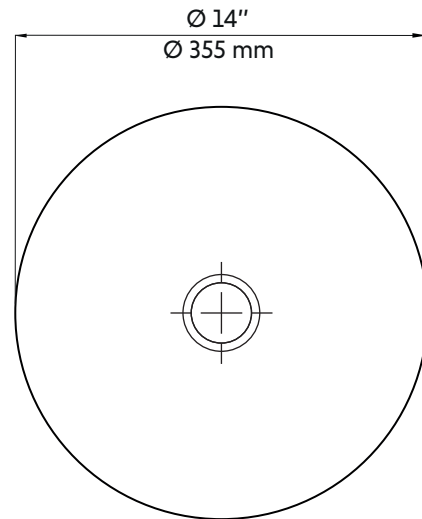

FRIDO-GD-BK

Agua

Vasque ronde de porcelaine 14"X14"
14"X14" round porcelain vessel sink

Product box:
16 X 16 X 7 inch. / 18 lbs
40 X 40 X 18 cm / 8 kg

Caractéristiques:

- Vasque de porcelaine
- Fini non poreux durable et résistant aux rayures
- Disponible en plusieurs couleurs
- Installation simple sur le comptoir
- Nécessite un robinet de style vasque
- Robinet non inclus
- Renvoi inclus et assorti
- Sans trop-plein

- Largeur: 14"
- Longueur: 14"
- Profondeur: 4-3/4"

- Forme: Rond
- Fini: Noir mat et or brossé
- Installation: Vasque
- Position du drain: Centré

Garanties et certifications:

- Certification CUPC et CSA (B45.1-18)
- Garantie 1 an contre les défauts de fabrication

- Width: 14"
- Length: 14"
- Depth: 4-3/4"

- Shape: Round
- Finish: Matte black and brushed brass (gold)
- Installation: Vessel
- Drain position: Center

Warranty and certifications:

- CUPC and CSA (B45.1-18) certification
- 1-year warranty against manufacturing defects

* All dimensions are in inches or millimetres and may vary from $\pm 1/4"$ (6 mm). Illustrations are not drawn to scale. Dimensions may vary. These dimensions may be changed at the discretion of the manufacturer. No responsibility is assumed.