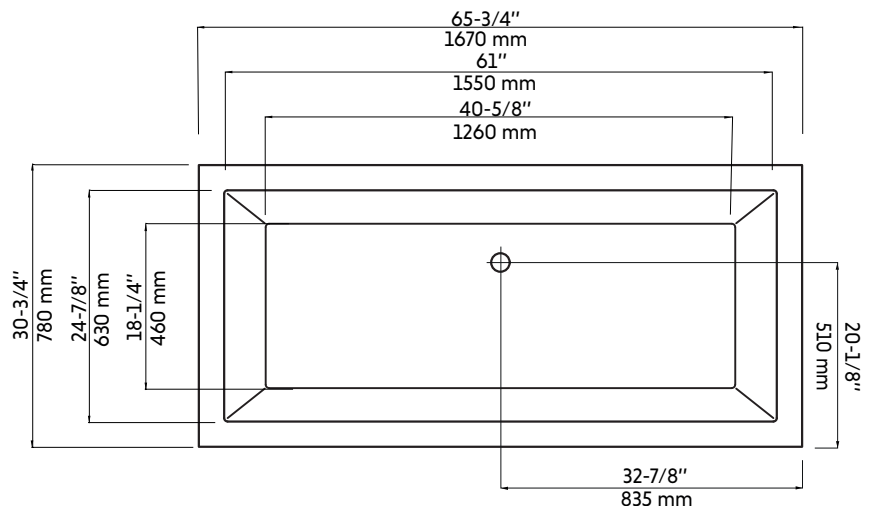

Features:

- Size: 65-3/4" x 30-3/4" x 21-5/8"
- Acrylic material made bathtub and reinforced with fibreglass
- Glossy smooth white finish resists stains and discoloration
- High thermal water heat retention
- 333 L (88 US gal) water capacity
- Immersion point: 13"
- Built-in chrome, rectangular and center overflow
- Return pipe of the overflow molded in the fiberglass in order to eliminate the possibility of water damage
- Integrated drain system (pop-up) included
- Off center drain system
- Drain system factory installed (recommended to test it before the final installation of the bath)
- Adjustable leveling legs under the tub
- Not compatible with wall-mounted faucets (wide rim)
- Made in 2 sections to allow the installation of faucets on the tub

* Ces dimensions de fixations sont en pouce ou en millimètres et peuvent varier de ± 1/4" (6 mm). Le dessin n'est pas à l'échelle. Ces dimensions peuvent être changées à la discrétion du fabricant. Aucune responsabilité n'est assumée.

* All dimensions are in inches or millimetres and may vary from ± 1/4" (6 mm). Illustrations are not drawn to scale. Dimensions may vary. These dimensions may be changed at the discretion of the manufacturer. No responsibility is assumed.