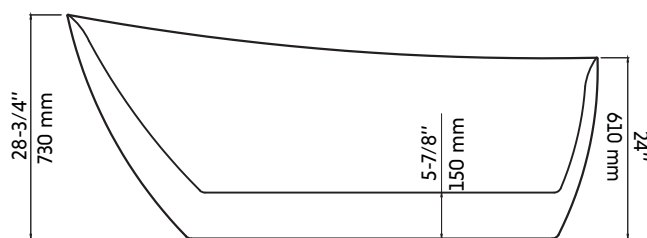

Garanties et certifications:

- Garantie 25 ans contre les défauts de fabrication

Le modèle sélectionné satisfait ou surpasse les exigences suivantes:

- CSA (B45.5-17) et CUPC

Features:

- Size: 68-1/8" x 30-3/4" x 28-3/4"
- Acrylic material made bathtub and reinforced with fibreglass
- Gold-brown finish with crocodile skin texture
- 306 L (81 US gal) water capacity
- Immersion point: 14"
- Built-in center, oval and chrome overflow (included)
- Return pipe of the overflow molded in the fiberglass in order to eliminate the possibility of water damage
- Integrated drain system (pop-up) included
- Off-center drain system
- Drain system factory installed (recommended testing it before the final installation of the bath)
- Adjustable leveling legs under the tub
- Compatible with wall-mounted faucets and freestanding faucets (not included)

Warranty and certifications:

- Warranty 25 years against manufacturing defects

The selected model satisfies or surpasses the following requirements:

- CSA (B45.5-17) and CUPC

* Ces dimensions de fixations sont en pouce ou en millimètres et peuvent varier de $\pm 1/4''$ (6 mm). Le dessin n'est pas à l'échelle. Ces dimensions peuvent être changées à la discrétion du fabricant. Aucune responsabilité n'est assumée.

* All dimensions are in inches or millimetres and may vary from $\pm 1/4''$ (6 mm). Illustrations are not drawn to scale. Dimensions may vary. These dimensions may be changed at the discretion of the manufacturer. No responsibility is assumed.