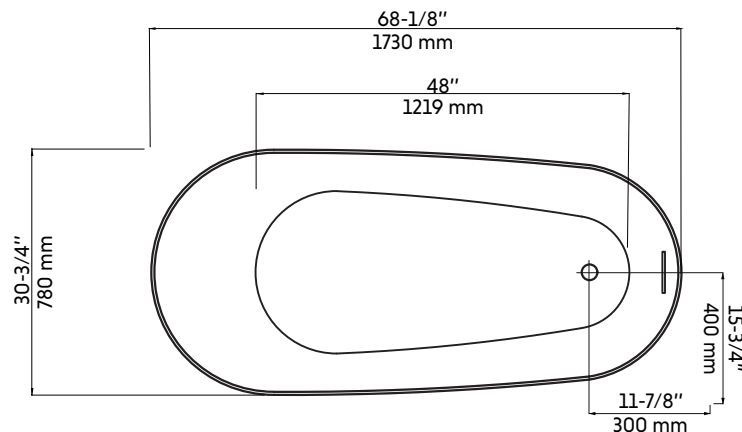

Garanties et certifications:

- Garantie 25 ans contre les défauts de fabrication

Le modèle sélectionné satisfait ou surpasse les exigences suivantes:

- CSA (B45.5-17) et CUPC

Features:

- Size: 68-1/8" x 30-3/4" x 28-3/4"
- Acrylic material made bathtub and reinforced with fibreglass
- Gold-brown finish with crocodile skin texture
- 306 L (81 US gal) water capacity
- Immersion point: 14"
- Built-in center, oval and chrome overflow (included)
- Return pipe of the overflow molded in the fiberglass in order to eliminate the possibility of water damage
- Integrated drain system (pop-up) included
- Off-center drain system
- Drain system factory installed (recommended testing it before the final installation of the bath)
- Adjustable leveling legs under the tub
- Compatible with wall-mounted faucets and freestanding faucets (not included)

Warranty and certifications:

- Warranty 25 years against manufacturing defects

The selected model satisfies or surpasses the following requirements:

- CSA (B45.5-17) and CUPC

* Ces dimensions de fixations sont en pouce ou en millimètres et peuvent varier de $\pm 1/4''$ (6 mm). Le dessin n'est pas à l'échelle. Ces dimensions peuvent être changées à la discrétion du fabricant. Aucune responsabilité n'est assumée.

* All dimensions are in inches or millimetres and may vary from $\pm 1/4''$ (6 mm). Illustrations are not drawn to scale. Dimensions may vary. These dimensions may be changed at the discretion of the manufacturer. No responsibility is assumed.