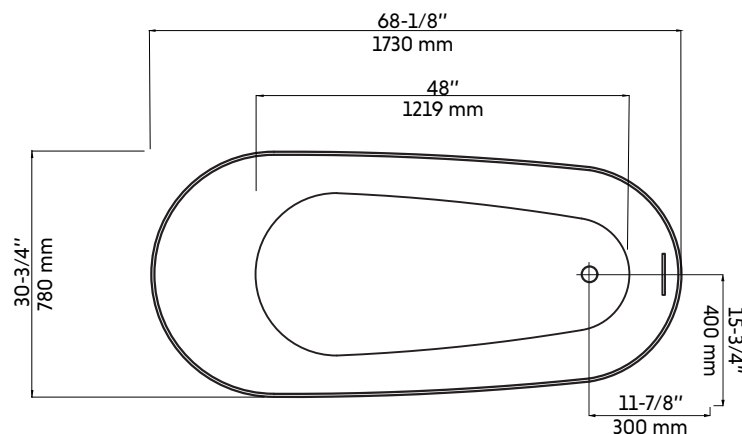

## Features:

- Size: 68-1/8" x 30-3/4" x 28-3/4"
- Acrylic material made bathtub and reinforced with fibreglass
- Gold-brown finish with crocodile skin texture
- 306 L (81 US gal) water capacity
- Immersion point: 14"
- Slim overflow system centered and molded in acrylic
- Return pipe of the overflow molded in the fiberglass in order to eliminate the possibility of water damage
- Integrated matte white drain system (pop-up) included
- Off-center drain system
- Drain system factory installed (recommended testing it before the final installation of the bath)
- Adjustable leveling legs under the tub
- Compatible with wall-mounted faucets and freestanding faucets (not included)

## Warranty and certifications:

- Warranty 25 years against manufacturing defects

*The selected model satisfies or surpasses the following requirements:*

- CSA (B45.5-17) and CUPC

\* Ces dimensions de fixations sont en pouce ou en millimètres et peuvent varier de  $\pm 1/4''$  (6 mm). Le dessin n'est pas à l'échelle. Ces dimensions peuvent être changées à la discrétion du fabricant. Aucune responsabilité n'est assumée.

\* All dimensions are in inches or millimetres and may vary from  $\pm 1/4''$  (6 mm). Illustrations are not drawn to scale. Dimensions may vary. These dimensions may be changed at the discretion of the manufacturer. No responsibility is assumed.