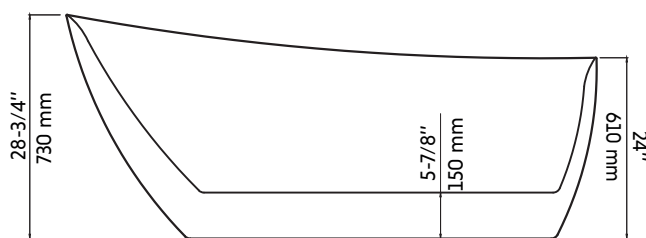

## Features:

- Size: 68-1/8" x 30-3/4" x 28-3/4"
- Acrylic material made bathtub and reinforced with fibreglass
- Gold-brown finish with crocodile skin texture
- 306 L (81 US gal) water capacity
- Immersion point: 14"
- Slim overflow system centered and molded in acrylic
- Return pipe of the overflow molded in the fiberglass in order to eliminate the possibility of water damage
- Integrated matte white drain system (pop-up) included
- Off-center drain system
- Drain system factory installed (recommended testing it before the final installation of the bath)
- Adjustable leveling legs under the tub
- Compatible with wall-mounted faucets and freestanding faucets (not included)

## Warranty and certifications:

- Warranty 25 years against manufacturing defects

*The selected model satisfies or surpasses the following requirements:*

- CSA (B45.5-17) and CUPC

\* Ces dimensions de fixations sont en pouce ou en millimètres et peuvent varier de  $\pm 1/4''$  (6 mm). Le dessin n'est pas à l'échelle. Ces dimensions peuvent être changées à la discrétion du fabricant. Aucune responsabilité n'est assumée.

\* All dimensions are in inches or millimetres and may vary from  $\pm 1/4''$  (6 mm). Illustrations are not drawn to scale. Dimensions may vary. These dimensions may be changed at the discretion of the manufacturer. No responsibility is assumed.