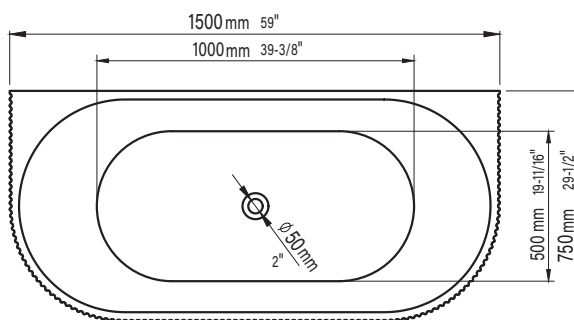

Features:

- Size: 59" x 29-1/2" x 22-13/16"
- Acrylic material made bathtub and reinforced with fiberglass
- Matte white finish resists stains and discoloration
- High thermal water heat retention
- 255 L (67 US gal) water capacity
- Immersion point: 15"
- Slim overflow system centered and molded in acrylic
- Return pipe of the overflow molded in the fiberglass in order to eliminate the possibility of water damage
- Integrated drain system (pop-up) included
- Center drain system
- Drain separate from bath, in a box under the bathtub
- Adjustable leveling legs under the tub
- Compatible with wall-mounted faucets and freestanding faucets (not included)
- Perfect when space is limited, due to its straight rear panel allowing you to lean against the wall

* Ces dimensions de fixations sont en pouce ou en millimètres et peuvent varier de $\pm 1/4"$ (6 mm). Le dessin n'est pas à l'échelle. Ces dimensions peuvent être changées à la discrétion du fabricant. Aucune responsabilité n'est assumée.

* All dimensions are in inches or millimetres and may vary from $\pm 1/4"$ (6 mm). Illustrations are not drawn to scale. Dimensions may vary. These dimensions may be changed at the discretion of the manufacturer. No responsibility is assumed.