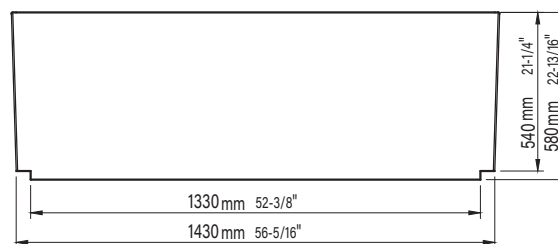

Features:

- Size: 59" x 29-1/2" x 22-13/16"
- Acrylic material made bathtub and reinforced with fiberglass
- Matte white finish resists stains and discoloration
- High thermal water heat retention
- 255 L (67 US gal) water capacity
- Immersion point: 15"
- Slim overflow system centered and molded in acrylic
- Return pipe of the overflow molded in the fiberglass in order to eliminate the possibility of water damage
- Integrated drain system (pop-up) included
- Center drain system
- Drain separate from bath, in a box under the bathtub
- Adjustable leveling legs under the tub
- Compatible with wall-mounted faucets and freestanding faucets (not included)
- Perfect when space is limited, due to its straight rear panel allowing you to lean against the wall

* Ces dimensions de fixations sont en pouce ou en millimètres et peuvent varier de $\pm 1/4"$ (6 mm). Le dessin n'est pas à l'échelle. Ces dimensions peuvent être changées à la discrétion du fabricant. Aucune responsabilité n'est assumée.

* All dimensions are in inches or millimetres and may vary from $\pm 1/4"$ (6 mm). Illustrations are not drawn to scale. Dimensions may vary. These dimensions may be changed at the discretion of the manufacturer. No responsibility is assumed.