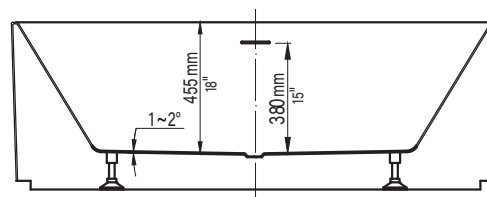

Entretien recommandé :

- Toute utilisation d'huile essentielle est non recommandée et pourrait endommager le fini

Garanties et certifications:

- Garantie 25 ans contre les défauts de fabrication
- *Le modèle sélectionné satisfait ou dépasse les exigences suivantes:* CSA (B45.5-17) et CUPC

Features:

- Size: 59" x 29-1/2" x 22-13/16"
- Acrylic material made bathtub and reinforced with fiberglass
- Matte black finish resists stains and discoloration
- High thermal water heat retention

- 255 L (67 US gal) water capacity
- Immersion point: 15"

- Slim overflow system centered and molded in acrylic
- Return pipe of the overflow molded in the fiberglass in order to eliminate the possibility of water damage
- Integrated drain system (pop-up) included
- Center drain system
- Drain separate from bath, in a box under the bathtub
- Adjustable leveling legs under the tub
- Compatible with wall-mounted faucets and freestanding faucets (not included)
- Perfect when space is limited, due to its straight rear panel allowing you to lean against the wall

Recommended maintenance:

- Any use of essential oil is not recommended and could damage the finish

Warranty and certifications:

- Warranty 25 years against manufacturing defects
- *The selected model satisfies or surpasses the following requirements:* CSA (B45.5-17) and CUPC

* Ces dimensions de fixations sont en pouce ou en millimètres et peuvent varier de $\pm 1/4''$ (6 mm). Le dessin n'est pas à l'échelle. Ces dimensions peuvent être changées à la discrétion du fabricant. Aucune responsabilité n'est assumée.

* All dimensions are in inches or millimetres and may vary from $\pm 1/4''$ (6 mm). Illustrations are not drawn to scale. Dimensions may vary. These dimensions may be changed at the discretion of the manufacturer. No responsibility is assumed.