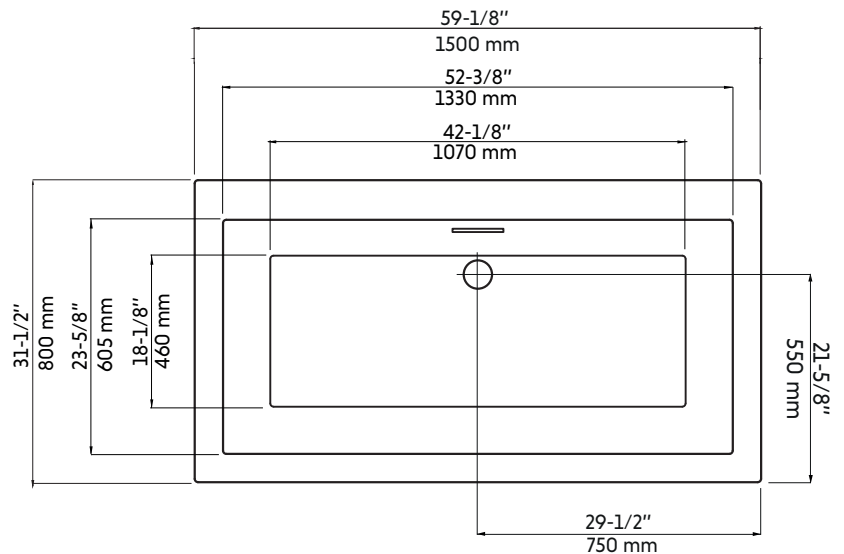

Features:

- Size: 59-1/16" x 31-1/2" x 22-7/16"
- Acrylic material made bathtub and reinforced with fibreglass
- Glossy smooth white finish resists stains and discoloration
- High thermal water heat retention
- 245 L (65 US gal) water capacity
- Immersion point: 13"
- Built-in chrome, rectangular and center overflow
- Return pipe of the overflow molded in the fiberglass in order to eliminate the possibility of water damage
- Integrated drain system (pop-up) included
- Off center drain system
- Drain system factory installed (recommended testing it before the final installation of the bath)
- Adjustable leveling legs under the tub
- Not compatible with wall-mounted faucets (wide rim)
- Made in 2 sections to allow the installation of faucets on the tub

* Ces dimensions de fixations sont en pouce ou en millimètres et peuvent varier de ± 1/4" (6 mm). Le dessin n'est pas à l'échelle. Ces dimensions peuvent être changées à la discrétion du fabricant. Aucune responsabilité n'est assumée.

* All dimensions are in inches or millimetres and may vary from ± 1/4" (6 mm). Illustrations are not drawn to scale. Dimensions may vary. These dimensions may be changed at the discretion of the manufacturer. No responsibility is assumed.