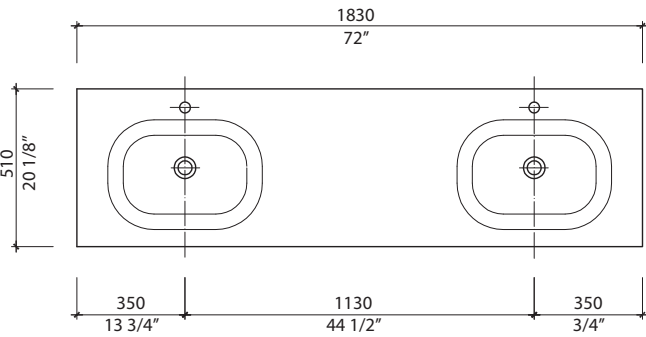

IMANE-72-O4014

VANITÉ SUSPENDUE 4 TIROIRS GRIS FONCÉ 72"
72" SUSPENDED VANITY 4 DRAWERS DARK GRAY

Élévation latérale
Side elevation