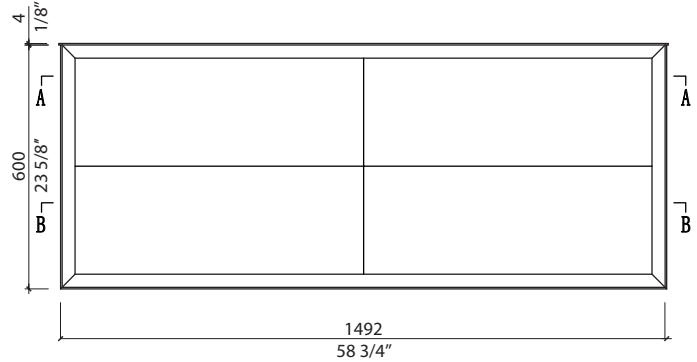

Vu de devant
Front view