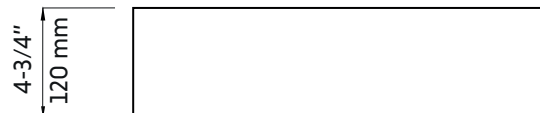

- Largeur: 14"
- Longueur: 14"
- Profondeur: 4-3/4"

- Forme: Rond
- Fini: Blanc brillant
- Installation: Vasque
- Position du drain: Centré

Garanties et certifications:

- Certification CUPC et CSA (B45.1-18)
- Garantie 1 an contre les défauts de fabrication

- Width: 14"
- Length: 14"
- Depth: 4-3/4"

- Shape: Round
- Finish: Glossy white
- Installation: Vessel
- Drain position: Center

Warranty and certifications:

- CUPC and CSA (B45.1-18) certification
- 1-year warranty against manufacturing defects