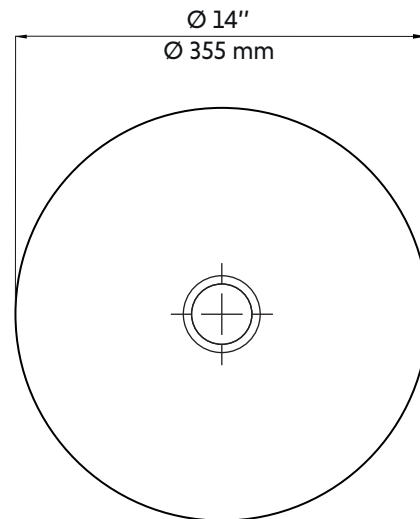

FRIDO

Agua

Vasque ronde de porcelaine 14"X14"
14"X14" round porcelain vessel sink

Product box:
16 X 16 X 7 inch. / 18 lbs
40 X 40 X 18 cm / 8 kg

Caractéristiques:

- Vasque de porcelaine
- Fini non poreux durable et résistant aux rayures
- Disponible en plusieurs couleurs
- Installation simple sur le comptoir
- Nécessite un robinet de style vasque
- Robinet et renvoi non inclus
- Sans trop-plein

- Largeur: 14"
- Longueur: 14"
- Profondeur: 4-3/4"

- Forme: Rond
- Fini: Blanc brillant
- Installation: Vasque
- Position du drain: Centré

Garanties et certifications:

- Certification CUPC et CSA (B45.1-18)
- Garantie 1 an contre les défauts de fabrication

- Width: 14"
- Length: 14"
- Depth: 4-3/4"

- Shape: Round
- Finish: Glossy white
- Installation: Vessel
- Drain position: Center

Warranty and certifications:

- CUPC and CSA (B45.1-18) certification
- 1-year warranty against manufacturing defects

* All dimensions are in inches or millimetres and may vary from $\pm 1/4"$ (6 mm). Illustrations are not drawn to scale. Dimensions may vary. These dimensions may be changed at the discretion of the manufacturer. No responsibility is assumed.