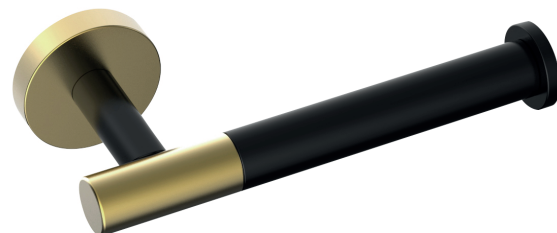

DONATELLA-BK-GD

Agua

Support à papier hygiénique mural noir mat et or brossé
Matte black and brushed brass (gold) wall mounted toilet

Product box:
7 X 3 X 3 inch. / 1 lbs
18 X 8 X 7 cm / 0.5 kg

Caractéristiques:

- Construction en laiton massif
- Fixation murale
- Installation facile
- Fixation dissimulée: aucune vis exposée
- Résistant à la corrosion et la rouille

Finis disponible:

- Or brossé: Donatella-gd
- Noir mat et or brossé: Donatella-bk
- Noir mat: Donatella-bk
- Blanc mat: Donatella-w

Inclus dans la boîte:

- Vis
- Chevilles d'ancrage
- Clef hexagonale

Garanties et certifications:

- Garantie 5 ans contre les défauts de fabrication

Features:

- Solid brass construction
- Wall mounted
- Easy installation
- Concealed mounting: no exposed screws
- Resistant to corrosion and rust

Available finishes:

- Brushed brass (gold): Donatella-gd
- Matte black and brushed brass (gold): Donatella-bk
- Matte black: Donatella-bk
- Matte white: Donatella-w

Included in the box:

- Screws
- Wall anchors
- Hex key

Warranty and certifications:

- 5-year warranty against manufacturing defects

* Ces dimensions de fixations sont en pouce ou en millimètres et peuvent varier de $\pm 1/4"$ (6 mm). Le dessin n'est pas à l'échelle. Ces dimensions peuvent être changées à la discrétion du fabricant. Aucune responsabilité n'est assumée.

* All dimensions are in inches or millimetres and may vary from $\pm 1/4"$ (6 mm). Illustrations are not drawn to scale. Dimensions may vary. These dimensions may be changed at the discretion of the manufacturer. No responsibility is assumed.