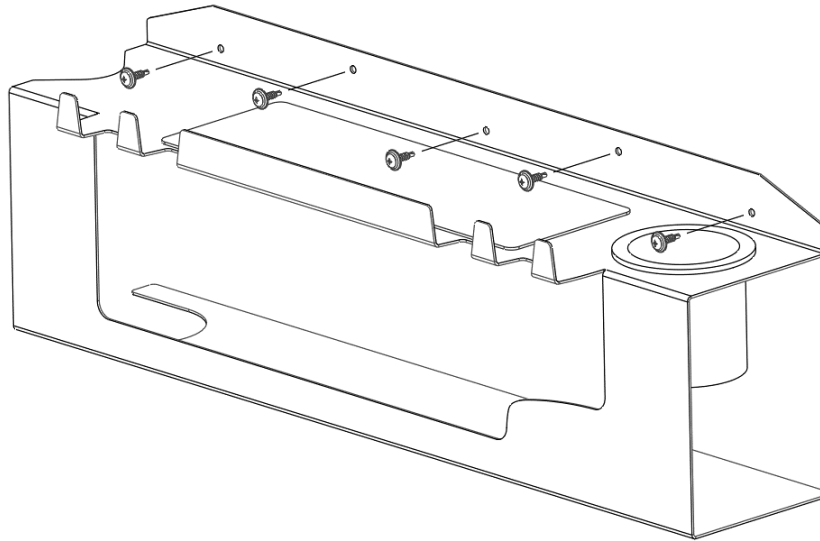

- 1 —
- 2 —
- 3 —
- 4 —

Orion Shelf Assembly

Fasten the shelf to the wall section using the 5 supplied sheet metal screws. Recommended height is 4-1/2" below the window. ****Do not overtighten****