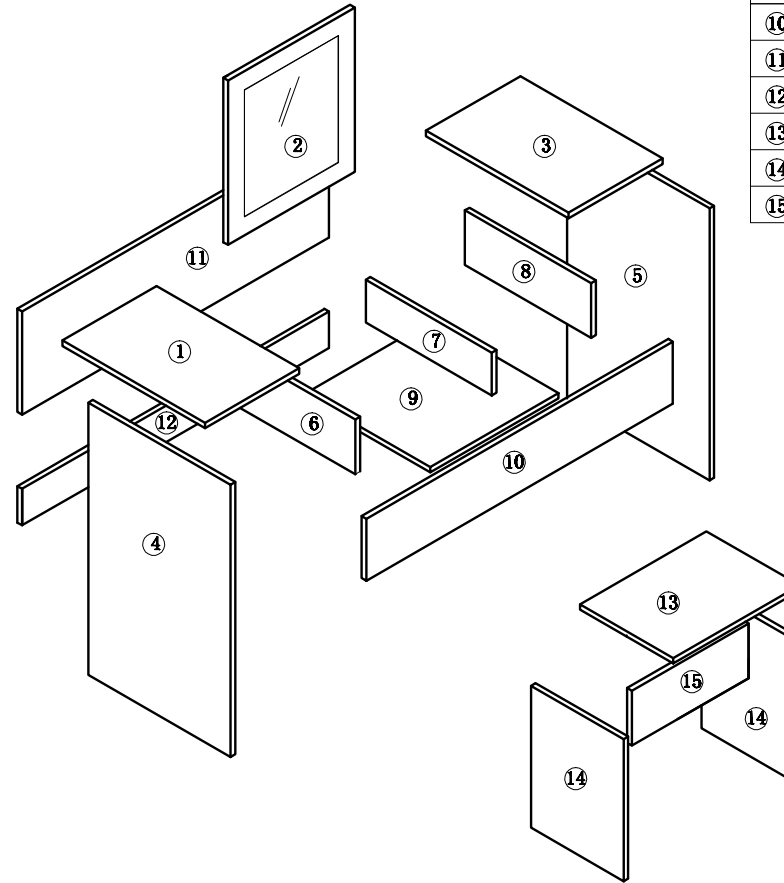

GTD001

NO.	SIZE	QTY	CIN
①	298*450*15	1	GTD001-WHITE
②	400*448*15	1	GTD001-WHITE
③	298*450*15	1	GTD001-WHITE
④	745*450*15	1	GTD001-WHITE
⑤	745*450*15	1	GTD001-WHITE
⑥	399*149*15	1	GTD001-WHITE
⑦	399*117*15	1	GTD001-WHITE
⑧	399*149*15	1	GTD001-WHITE
⑨	406*399*15	1	GTD001-WHITE
⑩	968*150*15	1	GTD001-WHITE
⑪	968*282*15	1	GTD001-WHITE
⑫	968*100*15	1	GTD001-WHITE
⑬	400*295*15	1	GTD001-WHITE
⑭	390*293*15	2	GTD001-WHITE
⑮	368*150*15	1	GTD001-WHITE

<p>A</p>  <p>61SETS</p>	<p>B</p> <p>8x40MM</p>  <p>12PCS</p>	<p>C</p> <p>3.5x14MM</p>  <p>4PCS</p>	<p>D</p>  <p>1PCS</p>	<p>E</p>  <p>E1 E2</p> <p>2SETS</p>	<p>F</p>  <p>5PCS</p>	<p>G</p>  <p>4PCS</p>	
---	--	---	--	---	---	---	--