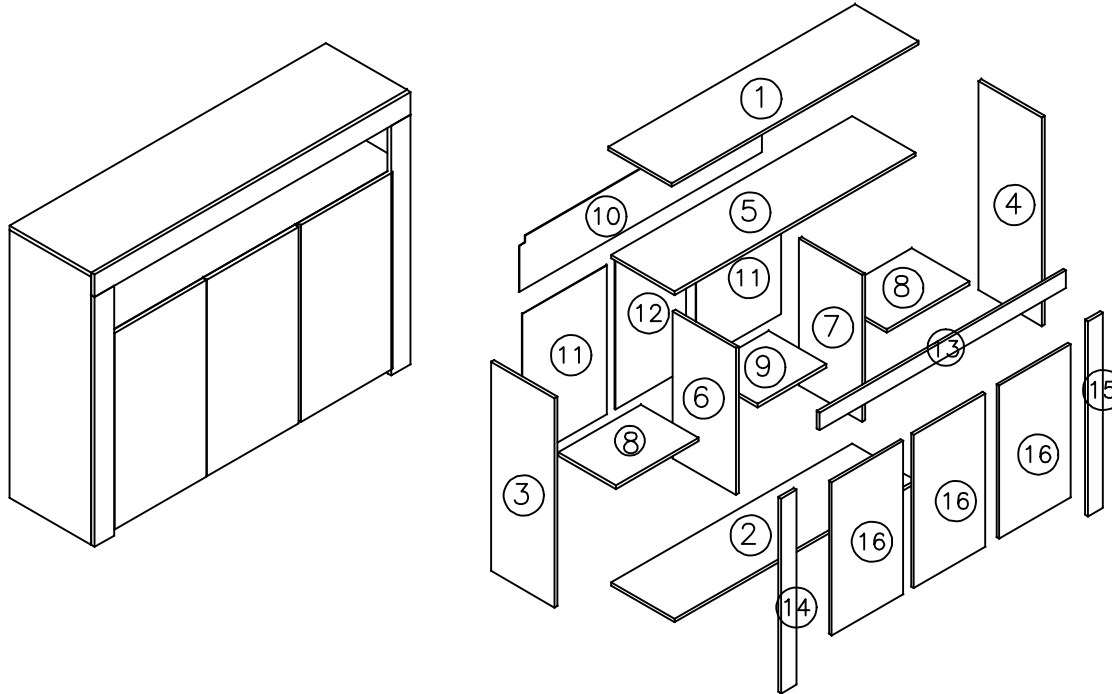

GK002W-WHITE

NO.	SIZE	QTY	CTN
①	1160*335*15	1	GK002W-WHITE-B
②	1128*335*15	1	GK002W-WHITE-B
③	914*335*15	1	GK002W-WHITE-B
④	914*335*15	1	GK002W-WHITE-B
⑤	1128*335*15	1	GK002W-WHITE-B
⑥	632*335*15	1	GK002W-WHITE-A
⑦	632*335*15	1	GK002W-WHITE-A
⑧	387*310*15	2	GK002W-WHITE-A
⑨	315*310*15	1	GK002W-WHITE-A
⑩	1138*240*3	1	GK002W-WHITE-B
⑪	640*398*3	2	GK002W-WHITE-A
⑫	640*324*3	1	GK002W-WHITE-A
⑬	1160*80*15	1	GK002W-WHITE-B
⑭	850*80*15	1	GK002W-WHITE-B
⑮	850*80*15	1	GK002W-WHITE-B
⑯	680*330*15	3	GK002W-WHITE-A

<p>A</p>  <p>34PCS</p>	<p>B</p>  <p>31PCS</p>	<p>C</p>  <p>4PCS</p>	<p>D</p>  <p>2PCS</p>	<p>E</p>  <p>12PCS</p>	<p>F</p>  <p>1PCS</p>	
<p>G</p>  <p>36PCS</p>	<p>H</p>  <p>2PCS</p>	<p>I</p> <p>LED</p>  <p>1PCS</p>	<p>J</p>  <p>3SET</p>			