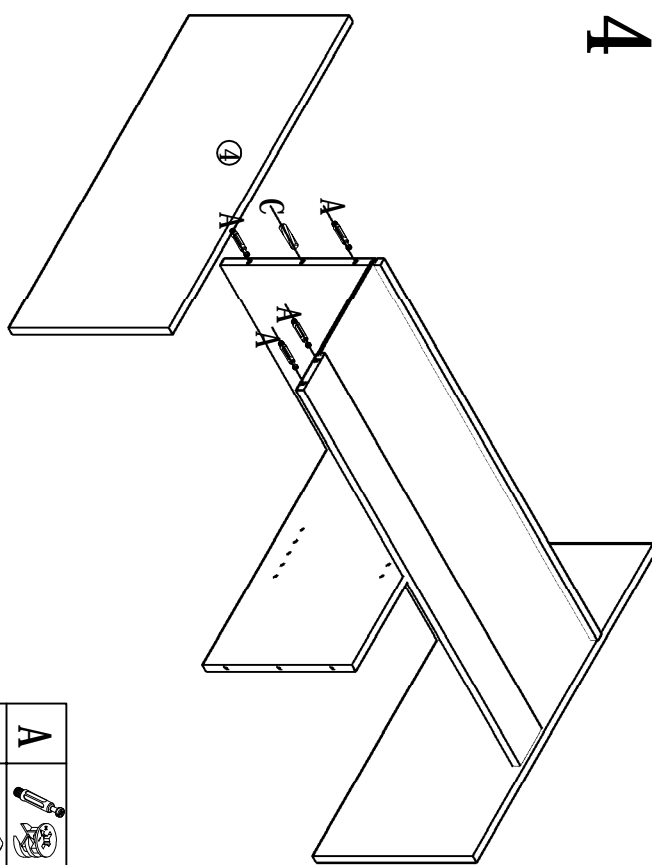

1

A	A	*2
C	C	*1

2

A	A	*4
C	C	*1

3

4

A	A	*4
C	C	*1