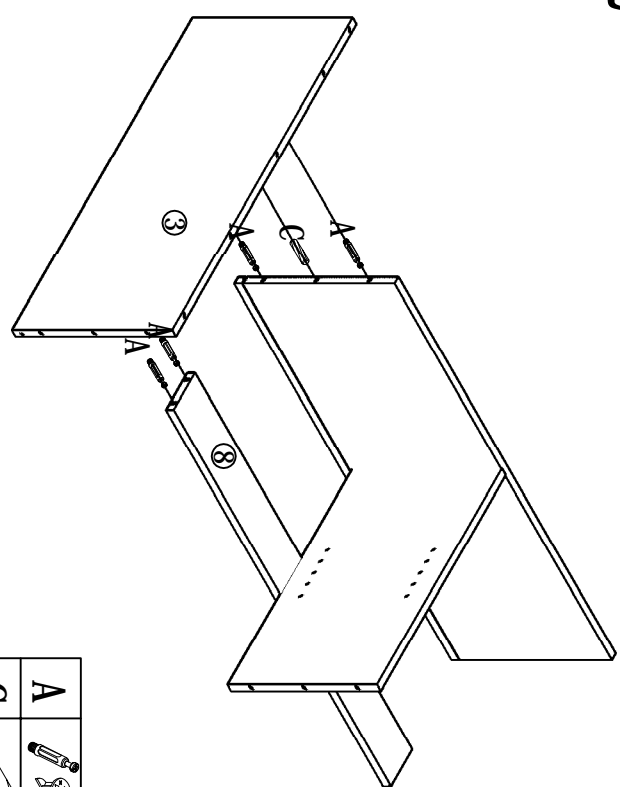

A	A	*2
C	C	*1

2

A	A	*4
C	C	*1

3