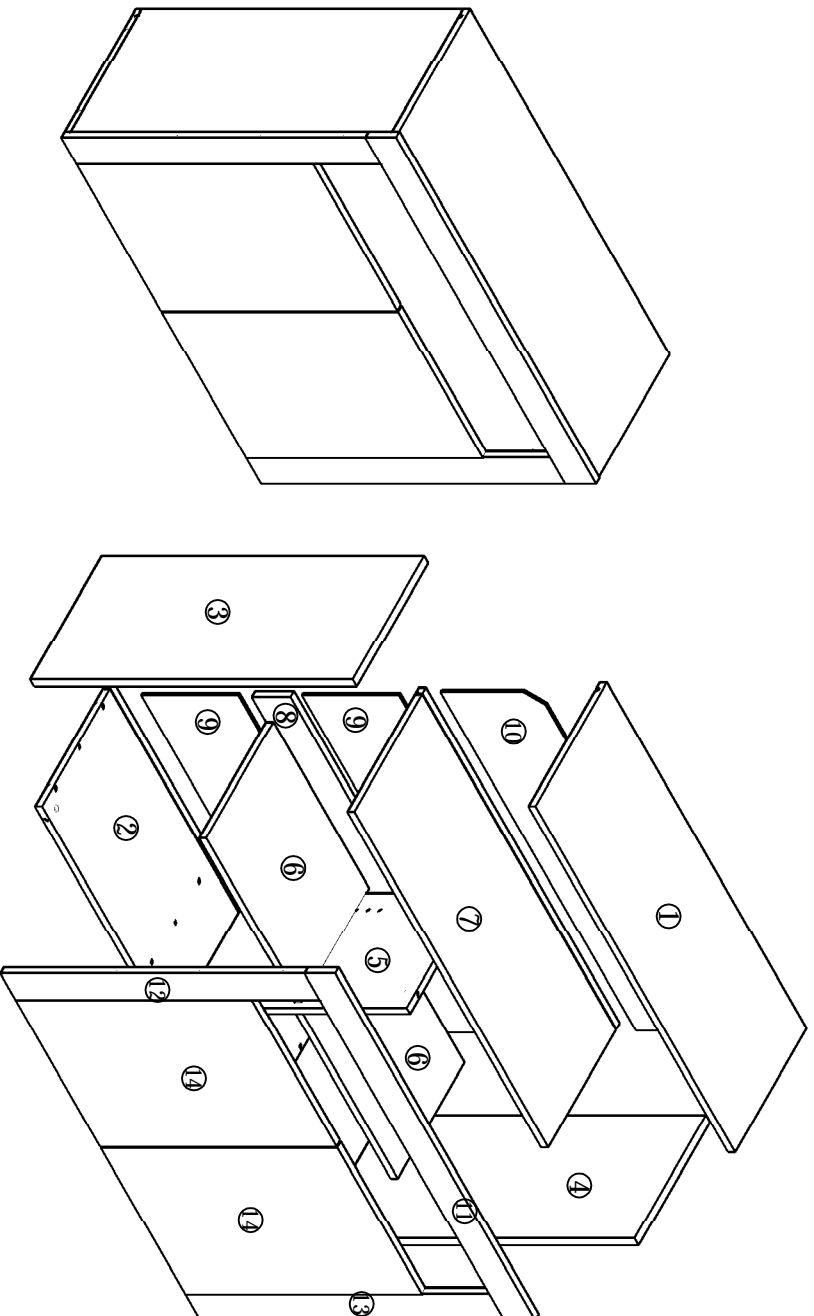

GK001 serials

NO.	SIZE	QTY	CTN
①	1080*385*15	1	GK001W-WHITE-A
②	1080*385*15	1	GK001W-WHITE-A
③	870*385*15	1	GK001W-WHITE-B
④	870*385*15	1	GK001W-WHITE-B
⑤	600*365.5*15	1	GK001W-WHITE-B
⑥	514*345*15	2	GK001W-WHITE-A
⑦	1048*385*15	1	GK001W-WHITE-A
⑧	1048*100*15	1	GK001W-WHITE-A
⑨	1058*259*3	2	GK001W-WHITE-A
⑩	1058*263*3	1	GK001W-WHITE-A
⑪	1080*80*15	1	GK001W-WHITE-A
⑫	821*80*15	1	GK001W-WHITE-A
⑬	821*80*15	1	GK001W-WHITE-A
⑭	634*456*15	2	GK001W-WHITE-B

Part	Quantity	Dimensions / Description	Part	Quantity	Dimensions / Description	Part	Quantity	Dimensions / Description
A	39pcs	A1 A2	B	8pcs	5*6	C	10pcs	40*8mm
G	36pcs	14*3.5mm	H	10pcs	25*3.5mm	I	5pcs	
			J	12pcs		K	2pcs	35*3.5mm
			L	3pcs				