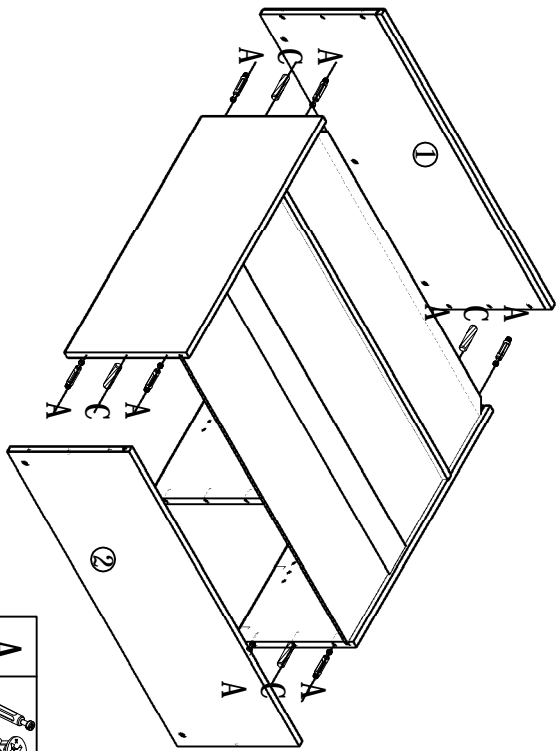

K		*2

6

F		*1
L		*3

7

A		*8
C		*4

8