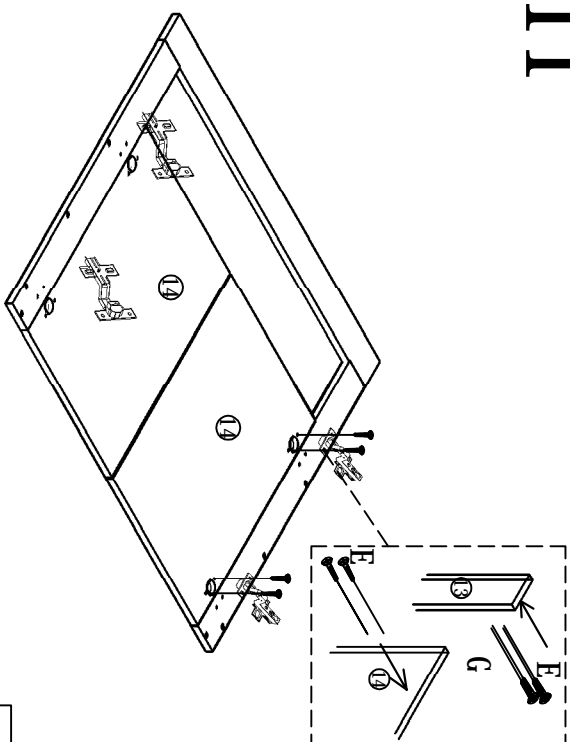

10

A		*4

11

E*4 G*24

E		*4
G		*24

12

A		*15
C		*2

13

F		*1
G		*12
J		*12