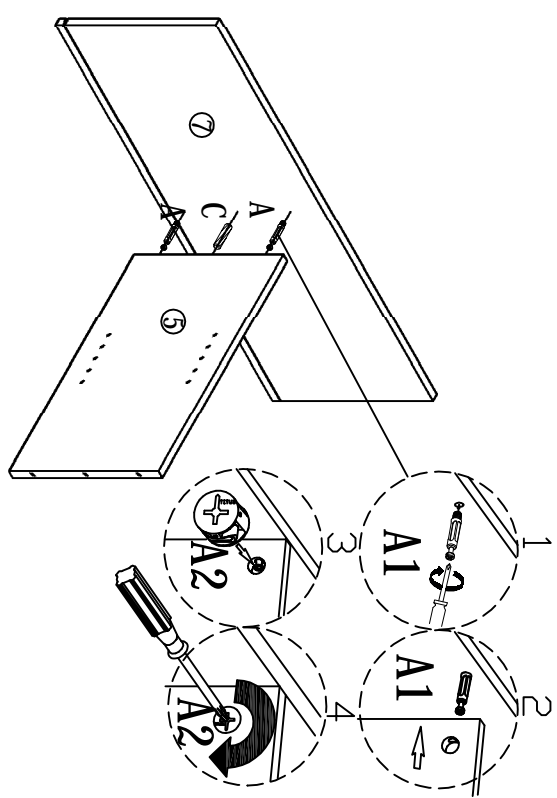

1

A	A	*2
C	C	*1

2

A	A	*4
C	C	*1

3

4

A	A	*4
C	C	*1