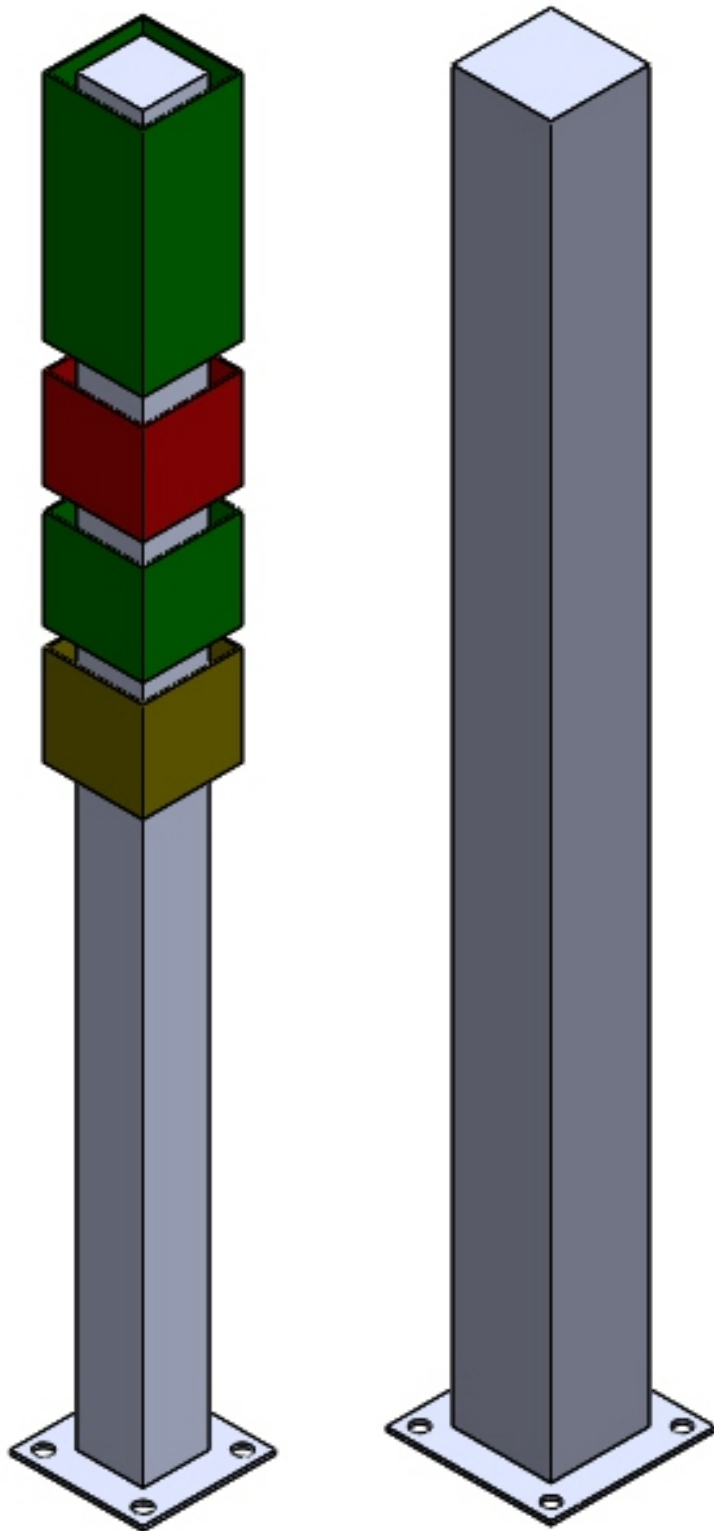

Wayfinding Pillar

High-tack cast digital vinyl protected by anti-scuff, anti-scratch, anti-graffiti, UV stabilizing overlaminate. Graphics can be applied to all four sides of the pillar.

Pillar is made from corrosion resistant aluminum and can be powder coated in a range of colours.

Options include:

- 6x6 aluminum square tube with a 10x10 baseplate.
- 4x4 aluminum square tube with a 8 x8 baseplate.
- 4x4 aluminum square tube with standoff markers.

Tamper resistant hardware is available.