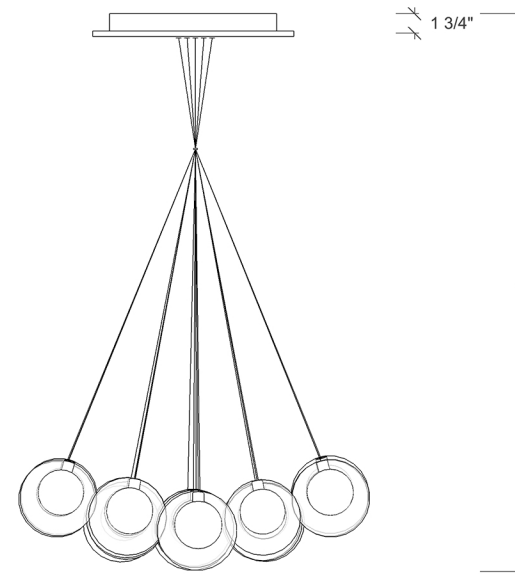

BREATH COLLECTION

Kadur Drizzle 19 Cluster

Shown

19 Pendants on a Floating Style Canopy
Canopy Size 18" dia
Glass Size 6" dia
Overall Height 5ft

Available Options

Glass Sizes 4", 5", 6" and 7" dia
Bulbs LED G4 - 2 Watt - 200 Lumens
Overall Height 5ft Standard, Adjustable
Canopy Style Floating
Glass Texture Smooth
Glass Colors (5) • Champagne Outer Globe With Clear Inner Drizzle
• Gray Outer Globe With Clear Inner Drizzle
• Clear Outer Globe With Choice Of Inner Drizzle In Clear , Gold or Black
Canopy Finish Matte Silver ,Matte White ,Antique Bronze

Product Details

The center orb of each Kadur pendant is filled with drizzled glass fibers, which are then encased within a pristine, outer glass sphere.

Wires are adjustable - even after installation - and come standard at 5 feet long. Pendants can be hung all at the same height, in a grouped, or staggered formation, depending on your preference.

Each fixture included : canopy , transformer , lightbulbs and up to 5ft adjustable wires.

As all of our items are hand-made, sizes are approximate. Variations in size, color, shape and texture (including but not limited to fissures, bubbles, crackling, and crazing in the glass) are inherent to all of our glass.