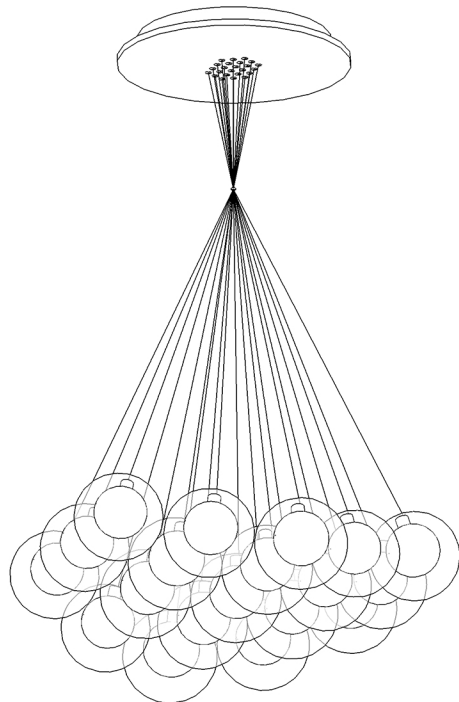

BREATH COLLECTION

Kadur Drizzle 19 Cluster

Shown

19 Pendants on a Floating Style Canopy
Canopy Size 18" dia
Glass Size 6" dia
Overall Height 5ft

Available Options

Glass Sizes 4", 5", 6" and 7" dia
Bulbs LED G4 - 2 Watt - 200 Lumens
Overall Height 5ft Standard, Adjustable
Canopy Style Floating
Glass Texture Smooth
Glass Colors (5) • Champagne Outer Globe With Clear Inner Drizzle
• Gray Outer Globe With Clear Inner Drizzle
• Clear Outer Globe With Choice Of Inner Drizzle In Clear , Gold or Black
Canopy Finish Matte Silver ,Matte White ,Antique Bronze

Product Details

The center orb of each Kadur pendant is filled with drizzled glass fibers, which are then encased within a pristine, outer glass sphere.

Wires are adjustable - even after installation - and come standard at 5 feet long. Pendants can be hung all at the same height, in a grouped, or staggered formation, depending on your preference.

Each fixture included : canopy , transformer , lightbulbs and up to 5ft adjustable wires.

As all of our items are hand-made, sizes are approximate. Variations in size, color, shape and texture (including but not limited to fissures, bubbles, crackling, and crazing in the glass) are inherent to all of our glass.