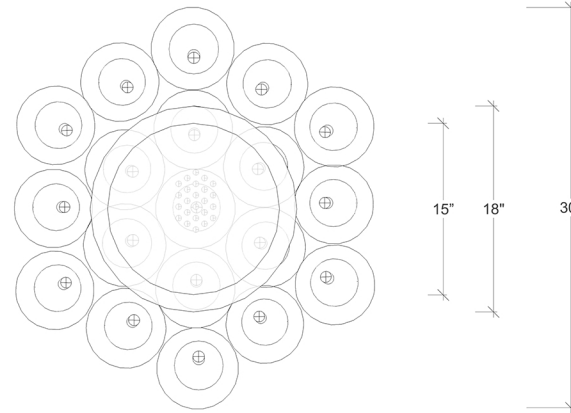

BREATH COLLECTION

Kadur Drizzle 19 Cluster

Shown

19 Pendants on a Floating Style Canopy
Canopy Size 18" dia
Glass Size 6" dia
Overall Height 5ft

Available Options

Glass Sizes 4", 5", 6" and 7" dia
Bulbs LED G4 - 2 Watt - 200 Lumens
Overall Height 5ft Standard, Adjustable
Canopy Style Floating
Glass Texture Smooth
Glass Colors (5) • Champagne Outer Globe With Clear Inner Drizzle
• Gray Outer Globe With Clear Inner Drizzle
• Clear Outer Globe With Choice Of Inner Drizzle In Clear , Gold or Black
Canopy Finish Matte Silver ,Matte White ,Antique Bronze

Product Details

The center orb of each Kadur pendant is filled with drizzled glass fibers, which are then encased within a pristine, outer glass sphere.

Wires are adjustable - even after installation - and come standard at 5 feet long. Pendants can be hung all at the same height, in a grouped, or staggered formation, depending on your preference.

Each fixture included : canopy , transformer , lightbulbs and up to 5ft adjustable wires.

As all of our items are hand-made, sizes are approximate. Variations in size, color, shape and texture (including but not limited to fissures, bubbles, crackling, and crazing in the glass) are inherent to all of our glass.