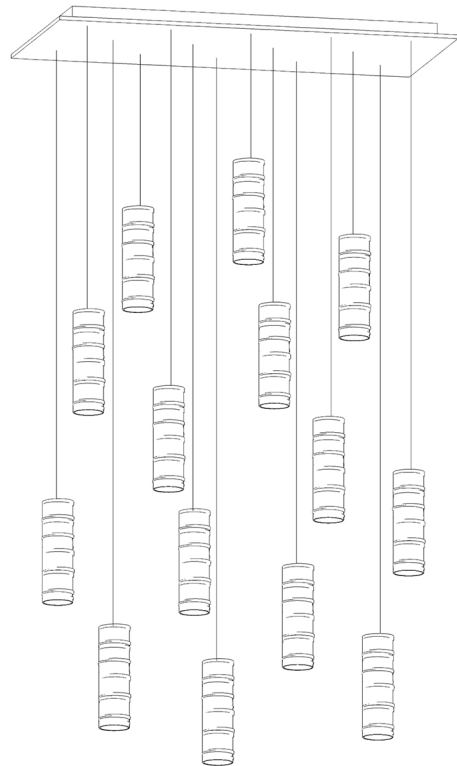

shakuff

Bespoke Lighting Solutions

Copyright Shakuff LLC 52 35th Street, Brooklyn NY 11232 T. 212.675.0385 F. 718.407.4885 E. info@shakuff.com www.shakuff.com

BREATH COLLECTION

Tamar 14

Shown

14 Pendants on a Floating Style Canopy

Canopy Size 18" x 36"

Glass Size 2.75" dia x 10"h

Overall Height 6ft

Available Options

Glass Sizes 2.75" dia x 8"h, 10"h, 12"h, 14"h

Bulbs LED G4 - 2Watt - 200 Lumens

Overall Height 6ft Standard, Adjustable

Canopy Style Floating

Glass Texture Ridged

Glass Colors Clear, Frost, Gray, Amber

Canopy Finish Matte Silver, Matte White, Antique Bronze

Product Details

Ropes of drizzled glass encase hollow tubes of blown glass, creating a richly textured surface on each Tamar pendant.

Wires are adjustable - even after installation - and come standard at 5 feet long. Pendants can be hung all at the same height, in a grouped, or staggered formation, depending on your preference.

Each fixture included: canopy, transformer, lightbulbs and up to 5ft adjustable wires.