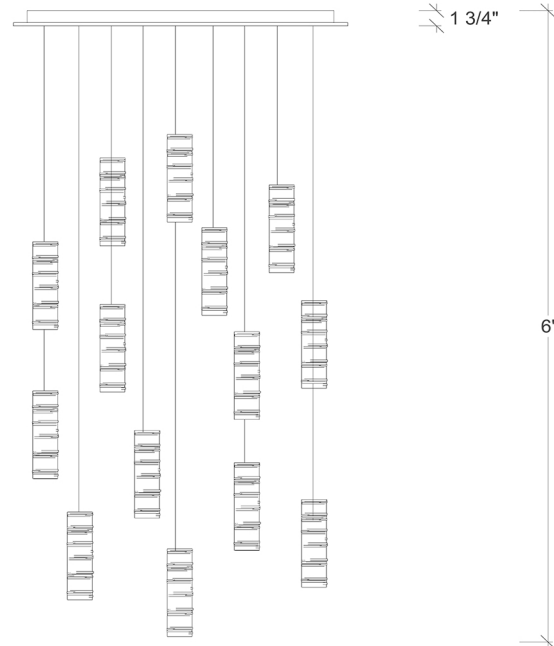

shakuff

Bespoke Lighting Solutions

Copyright Shakuff LLC 52 35th Street, Brooklyn NY 11232 T. 212.675.0385 F. 718.407.4885 E. info@shakuff.com www.shakuff.com

BREATH COLLECTION

Tamar 14

Shown

14 Pendants on a Floating Style Canopy

Canopy Size 18" x 36"

Glass Size 2.75" dia x 10"h

Overall Height 6ft

Available Options

Glass Sizes 2.75" dia x 8"h, 10"h, 12"h, 14"h

Bulbs LED G4 - 2Watt - 200 Lumens

Overall Height 6ft Standard, Adjustable

Wires are adjustable - even after installation - and come standard at 5 feet long. Pendants can be hung all at the same height, in a grouped, or staggered formation, depending on your preference.

Each fixture included: canopy, transformer, lightbulbs and up to 5ft adjustable wires.

As all of our items are hand-made, sizes are approximate. Variations in size, color, shape and texture (including but not limited to fissures, bubbles, crackling, and crazing in the glass) are inherent to all of our glass.