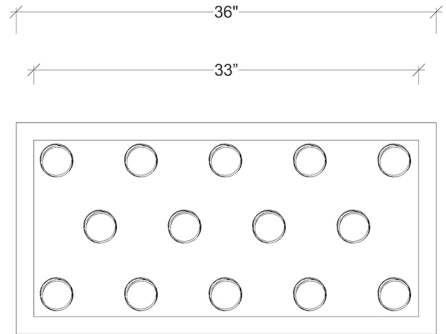

shakuff

Bespoke Lighting Solutions

Copyright Shakuff LLC 52 35th Street, Brooklyn NY 11232 T. 212.675.0385 F. 718.407.4885 E. info@shakuff.com www.shakuff.com

BREATH COLLECTION

Tamar 14

Shown

14 Pendants on a Floating Style Canopy

Canopy Size 18" x 36"

Glass Size 2.75" dia x 10"h

Overall Height 6ft

Available Options

Glass Sizes 2.75" dia x 8"h, 10"h, 12"h, 14"h

Bulbs LED G4 - 2Watt - 200 Lumens

Overall Height 6ft Standard, Adjustable

Canopy Style Floating

Glass Texture Ridged

Glass Colors Clear, Frost, Gray, Amber

Canopy Finish Matte Silver, Matte White, Antique Bronze

Product Details

Ropes of drizzled glass encase hollow tubes of blown glass, creating a richly textured surface on each Tamar pendant.

Wires are adjustable - even after installation - and come standard at 5 feet long. Pendants can be hung all at the same height, in a grouped, or staggered formation, depending on your preference.

Each fixture included: canopy, transformer, lightbulbs and up to 5ft adjustable wires.

As all of our items are hand-made, sizes are approximate. Variations in size, color, shape and texture (including but not limited to fissures, bubbles, crackling, and crazing in the glass) are inherent to all of our glass.