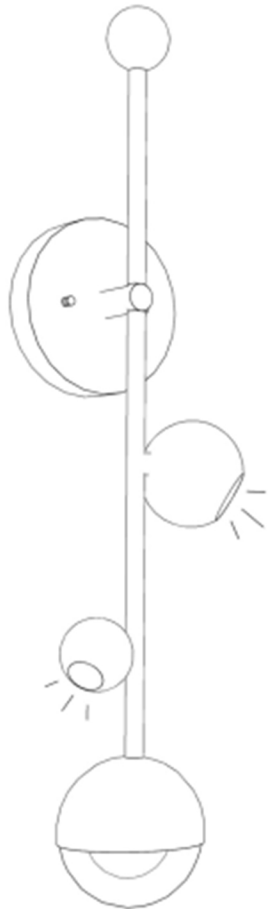

shakuff

Bespoke Lighting Solutions

Copyright Shakuff LLC 52 35th Street, Brooklyn NY 11232 T. 212.675.0385 F. 718.407.4885 E. info@shakuff.com www.shakuff.com

BREATH COLLECTION

Bloom Sconce

Shown

A wall sconce with metal and glass pendant accents, providing three sources of light.

The two metal accent lights can be adjusted through rotation, whereas the glass pendant light is static.

- 1.75" dia metal ball accent
- 3" dia metal accent light
- 2" dia metal accent light
- 4" dia Kadur drizzle pendant half immersed in a metal base

LED G4 - 1 Watt

LED G4 - 2 Watt

Metal Finish Brushed Brass, Brushed Silver

Product Details

A Metal rod carrying a metal ball accent at the top, two metal accent light and ending in a kadur pendant at the bottom. It is supported by a round plate at the back.

The masterful creations feature unique textures, color gradations, and varying levels of transparency that tell a different story every time you look at it.

As all of our items are hand-made, sizes are approximate, Variations in size, color, shape and texture (including but not limited to fissures, bubbles, crackling, and crazing in glass) are inherent to all of our glass.