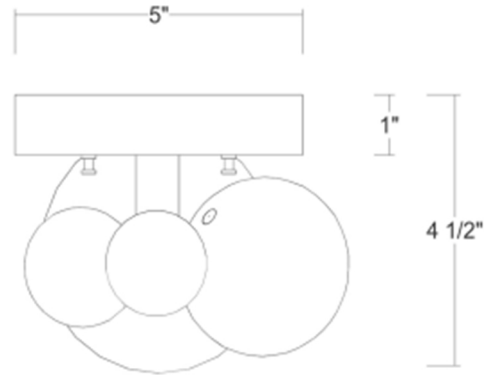

shakuff

Bespoke Lighting Solutions

Copyright Shakuff LLC 52 35th Street, Brooklyn NY 11232 T. 212.675.0385 F. 718.407.4885 E. info@shakuff.com www.shakuff.com

BREATH COLLECTION

Bloom Sconce

Shown

A wall sconce with metal and glass pendant accents, providing three sources of light.

The two metal accent lights can be adjusted through rotation, whereas the glass pendant light is static.

- 1.75" dia metal ball accent
- 3" dia metal accent light
- 2" dia metal accent light
- 4" dia Kadur drizzle pendant half immersed in a metal base

Glass Texture Smooth

Glass Colors Clear

Metal Finish Brushed Silver

Available Options

Glass Type Kadur

Glass Colors Gold/Clear/Black Drizzle

Gray, Amber, Frost

Bulbs LED MR11 - 3Watt

LED G4 - 1 Watt

LED G4 - 2 Watt

Metal Finish Brushed Brass, Brushed Silver

Product Details

A Metal rod carrying a metal ball accent at the top, two metal accent light and ending in a kadur pendant at the bottom. It is supported by a round plate at the back.

The masterful creations feature unique textures, color gradations, and varying levels of transparency that tell a different story every time you look at it.

As all of our items are hand-made, sizes are approximate, Variations in size, color, shape and texture (including but not limited to fissures, bubbles, crackling, and crazing in glass) are inherent to all of our glass.