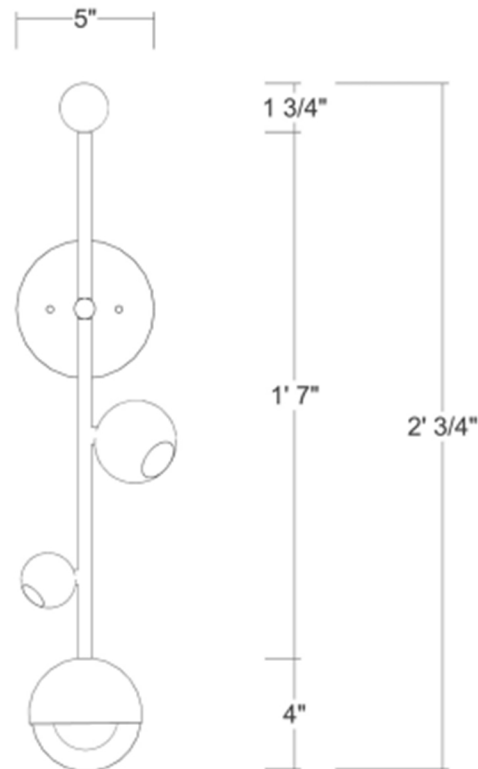

shakuff

Bespoke Lighting Solutions

Copyright Shakuff LLC 52 35th Street, Brooklyn NY 11232 T. 212.675.0385 F. 718.407.4885 E. info@shakuff.com www.shakuff.com

BREATH COLLECTION

Bloom Sconce

Shown

A wall sconce with metal and glass pendant accents, providing three sources of light.

The two metal accent lights can be adjusted through rotation, whereas the glass pendant light is static.

- 1.75" dia metal ball accent
- 3" dia metal accent light
- 2" dia metal accent light
- 4" dia Kadur drizzle pendant half immersed in a metal base

LED G4 - 1 Watt

LED G4 - 2 Watt

Metal Finish Brushed Brass, Brushed Silver

Product Details

A Metal rod carrying a metal ball accent at the top, two metal accent light and ending in a kadur pendant at the bottom. It is supported by a round plate at the back.